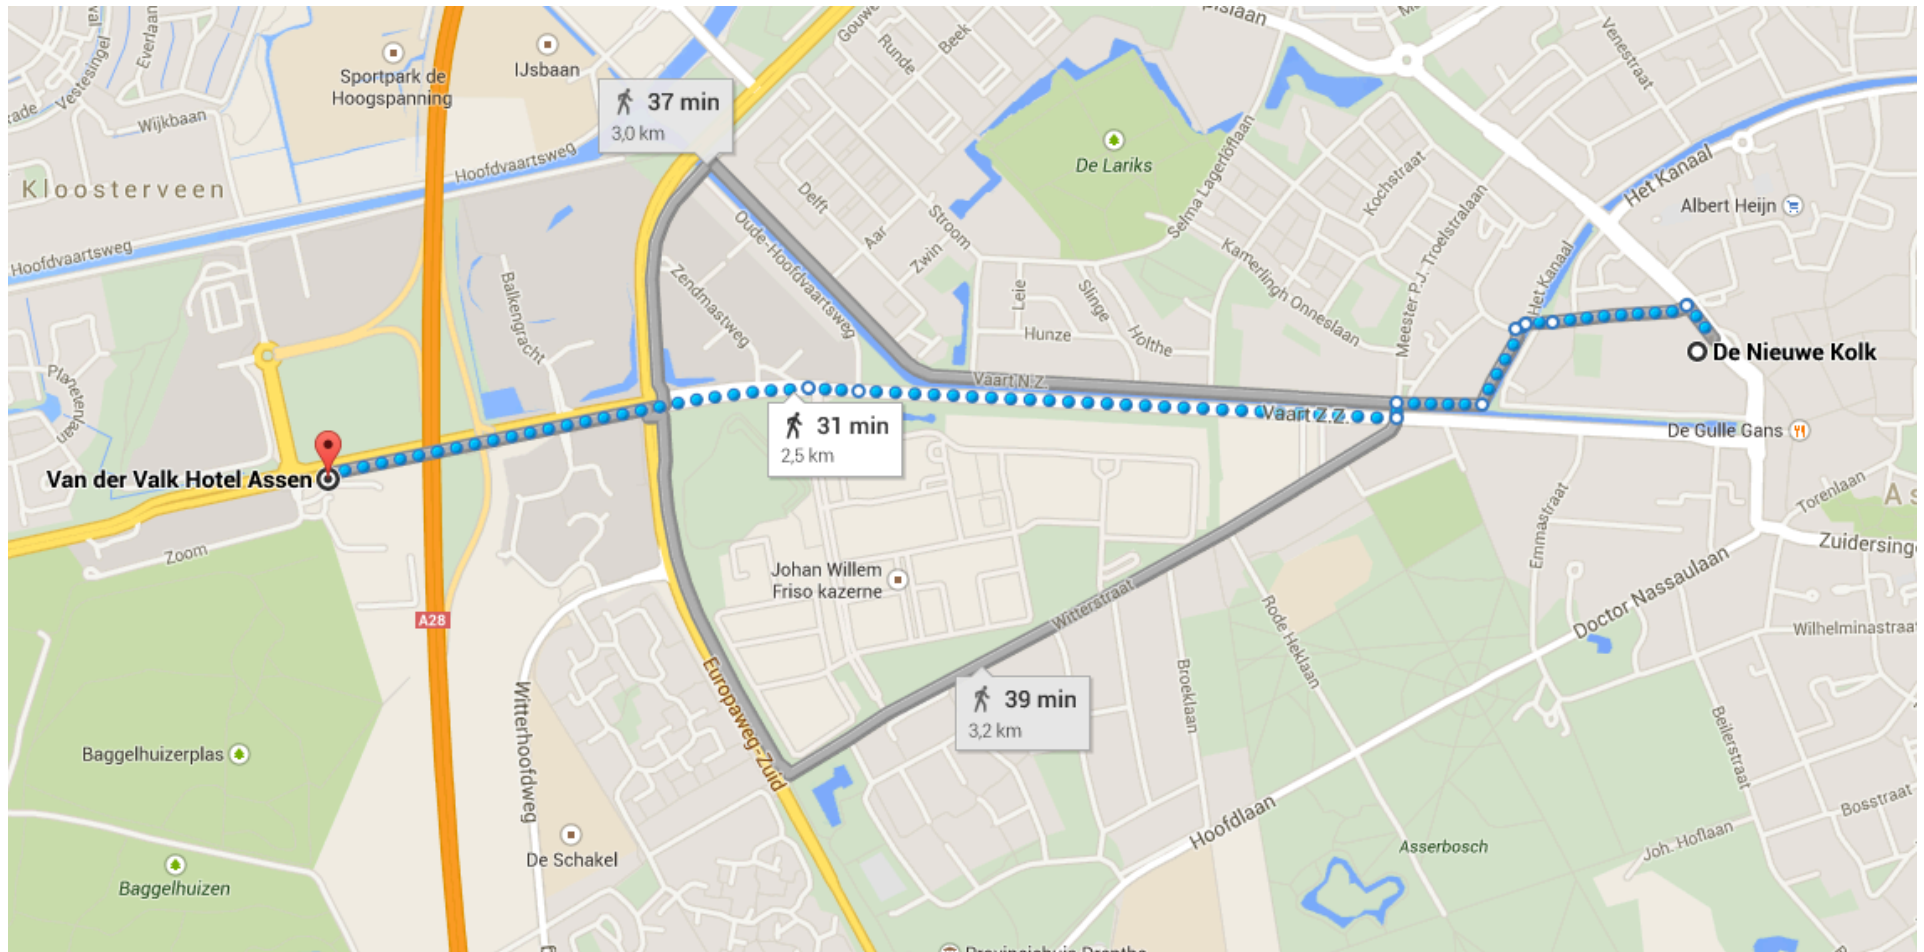

From Best Western City Hotel De Jonge to De Nieuwe Kolk

From Van der Valk Hotel to De Nieuwe Kolk

From Assen railway station to De Nieuwe Kolk.
Beware that bus frequency may change during the day.