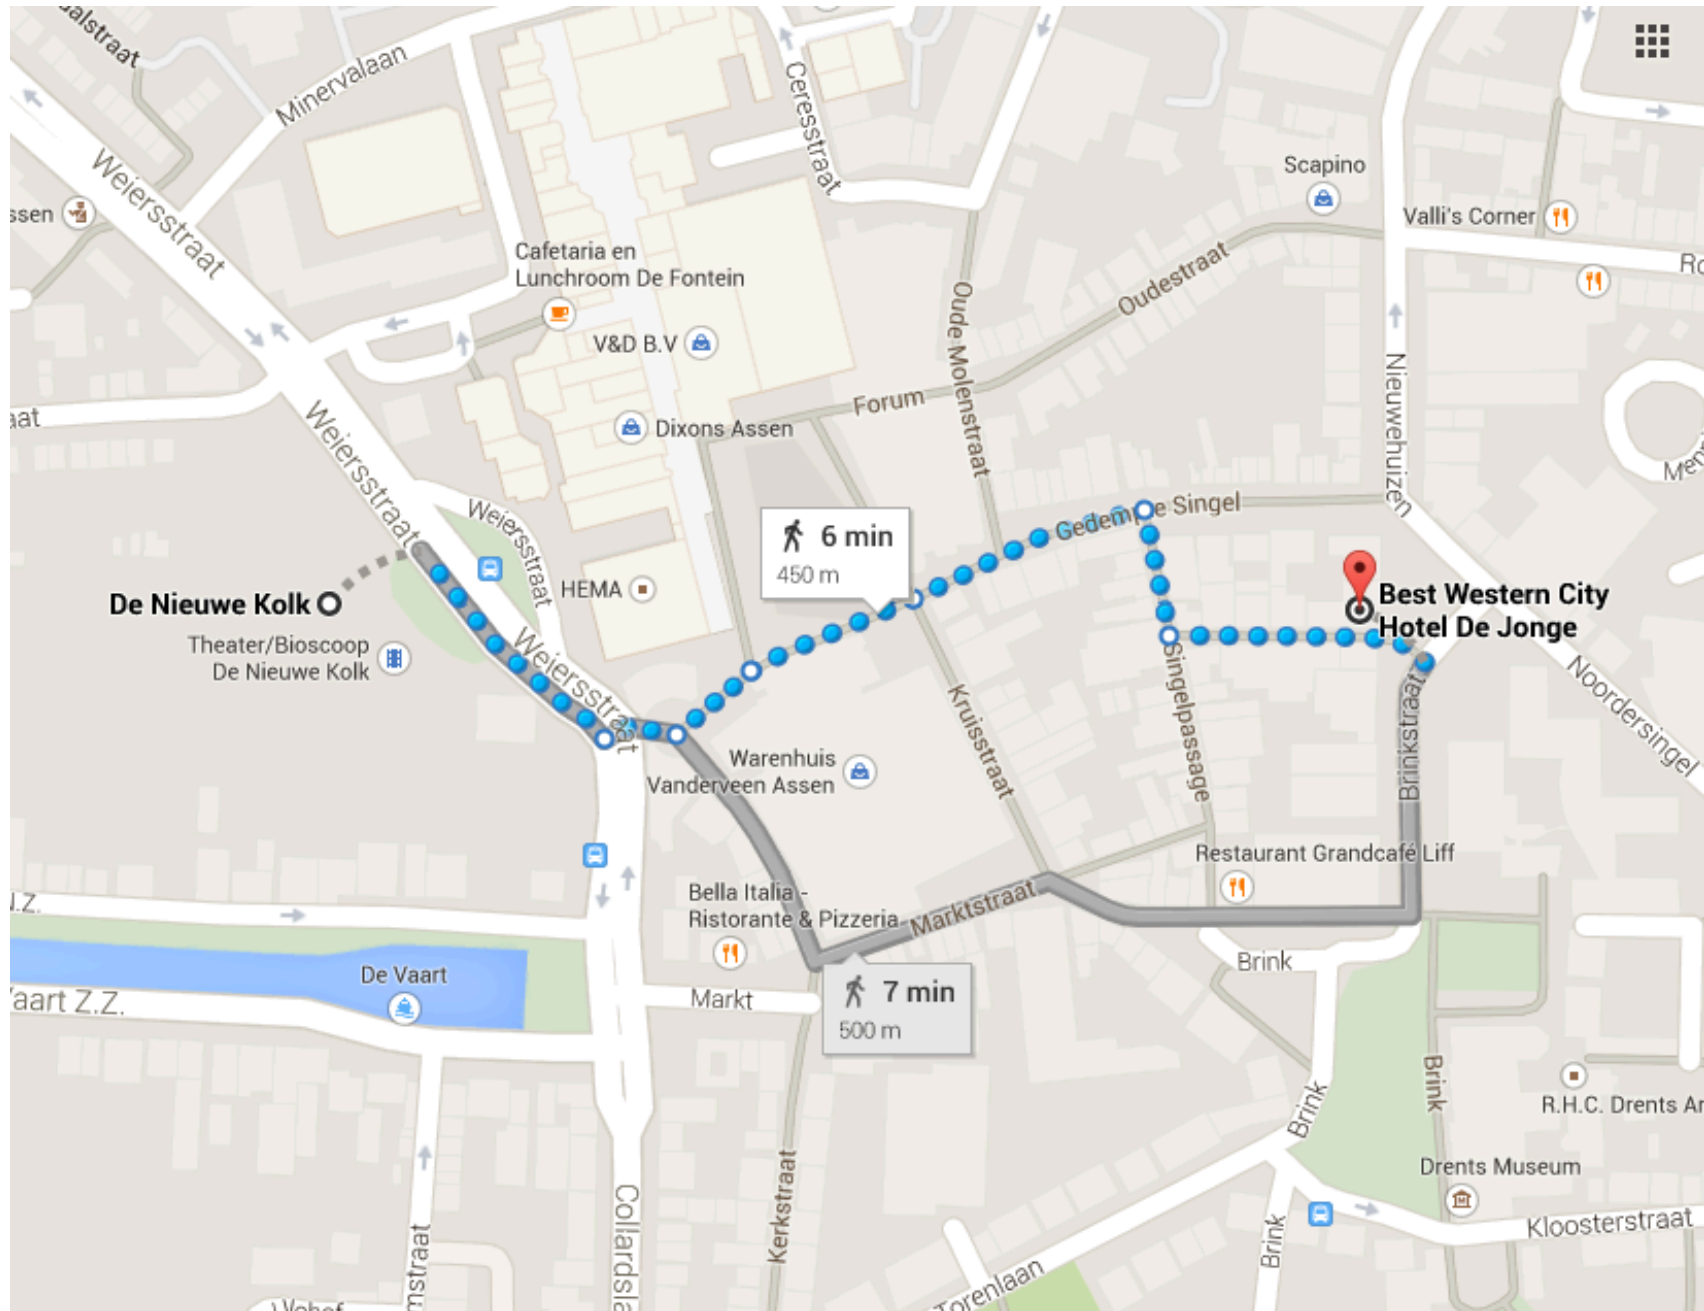

From Best Western City Hotel De Jonge to De Nieuwe Kolk

From Van der Valk Hotel to De Nieuwe Kolk

From Assen railway station to De Nieuwe Kolk.
Beware that bus frequency may change during the day.