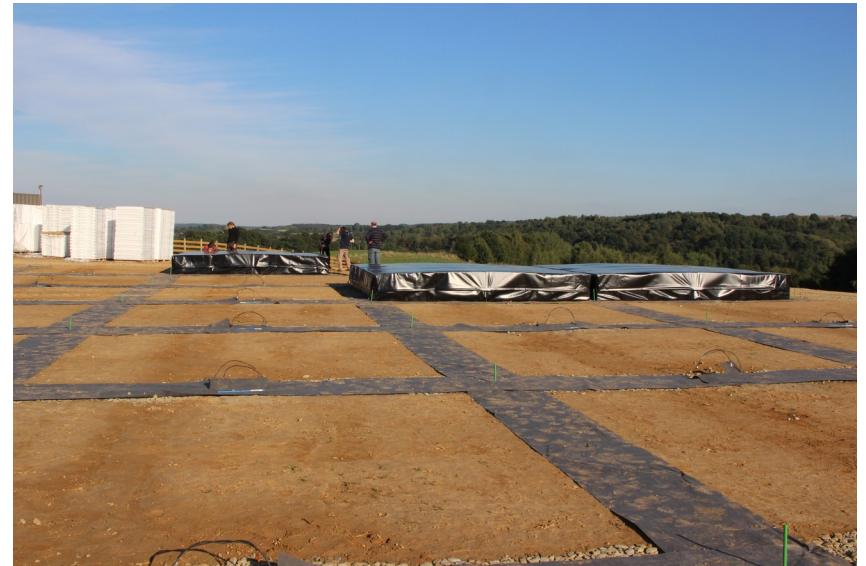

UNIWERSYTET JAGIELLOŃSKI
W KRAKOWIE

- PL611 has been commissioned in October and since then is available for normal operations
- Station is nearly-100% operational

- LBA: all tiles OK
- HBA: tile no. 5 broken – power summator failure
- Tile no. 5 is out of operations
- Repairs expected in April/May