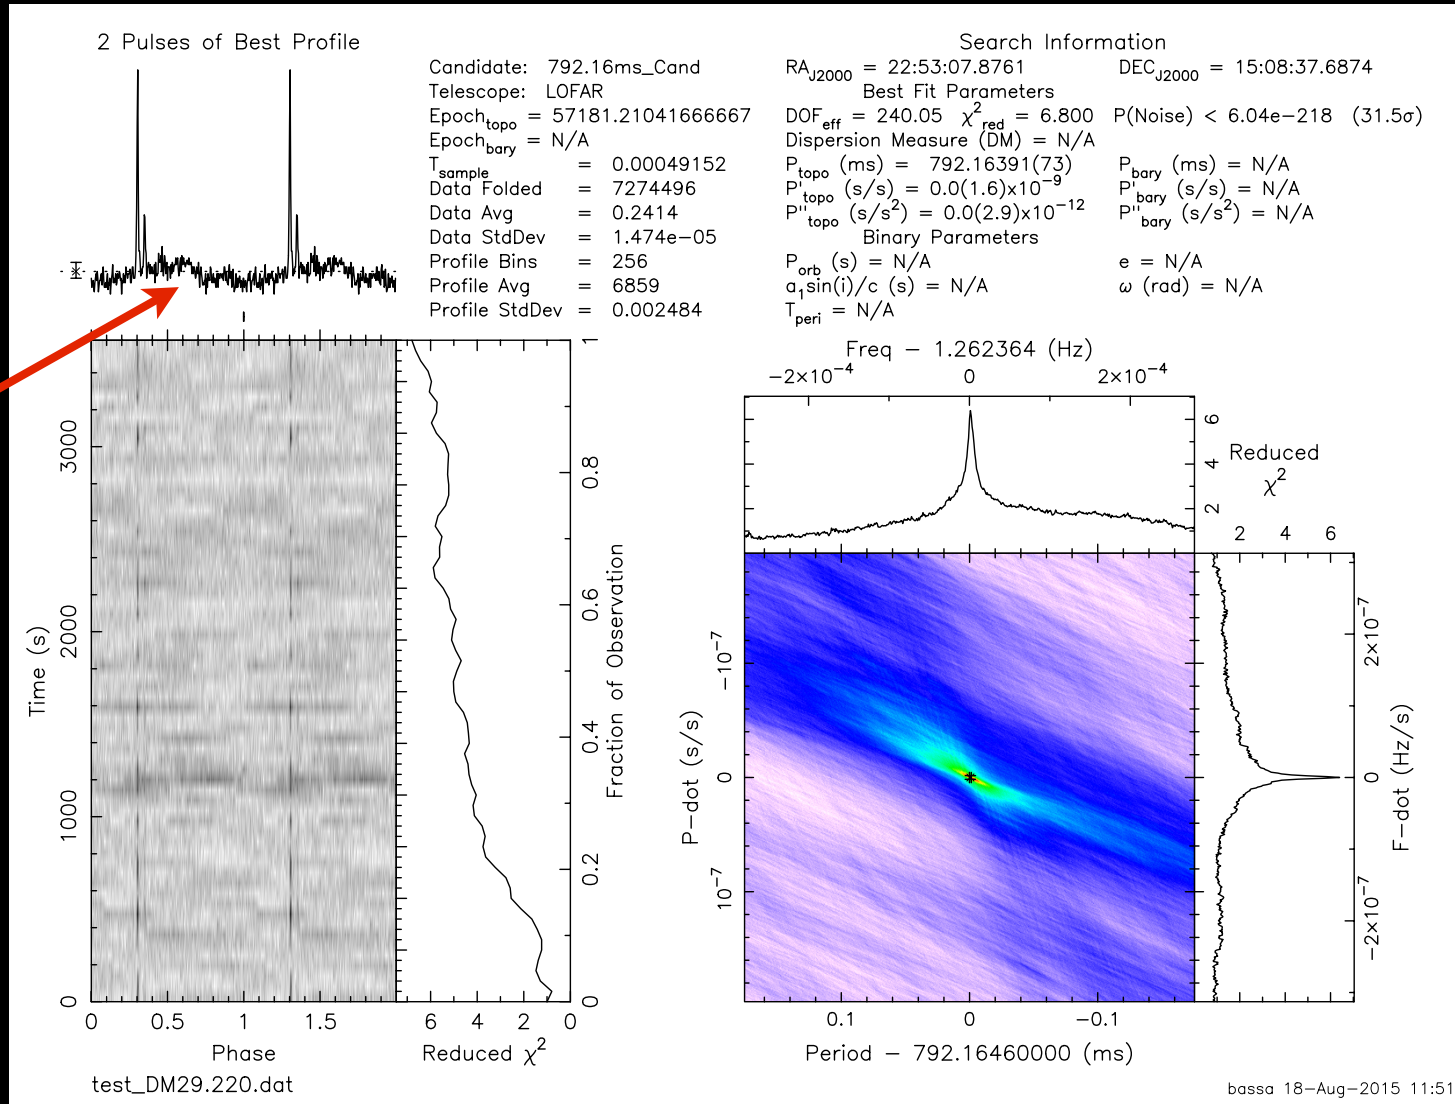

DRAGNET “First Light” (One of many to come...)

RFI excision
to be
improved

Bassa & Kondratiev

4000 trial DMs from 3600s of LOTAAS data,
calculated in only 25 minutes on 1 TitanX GPU