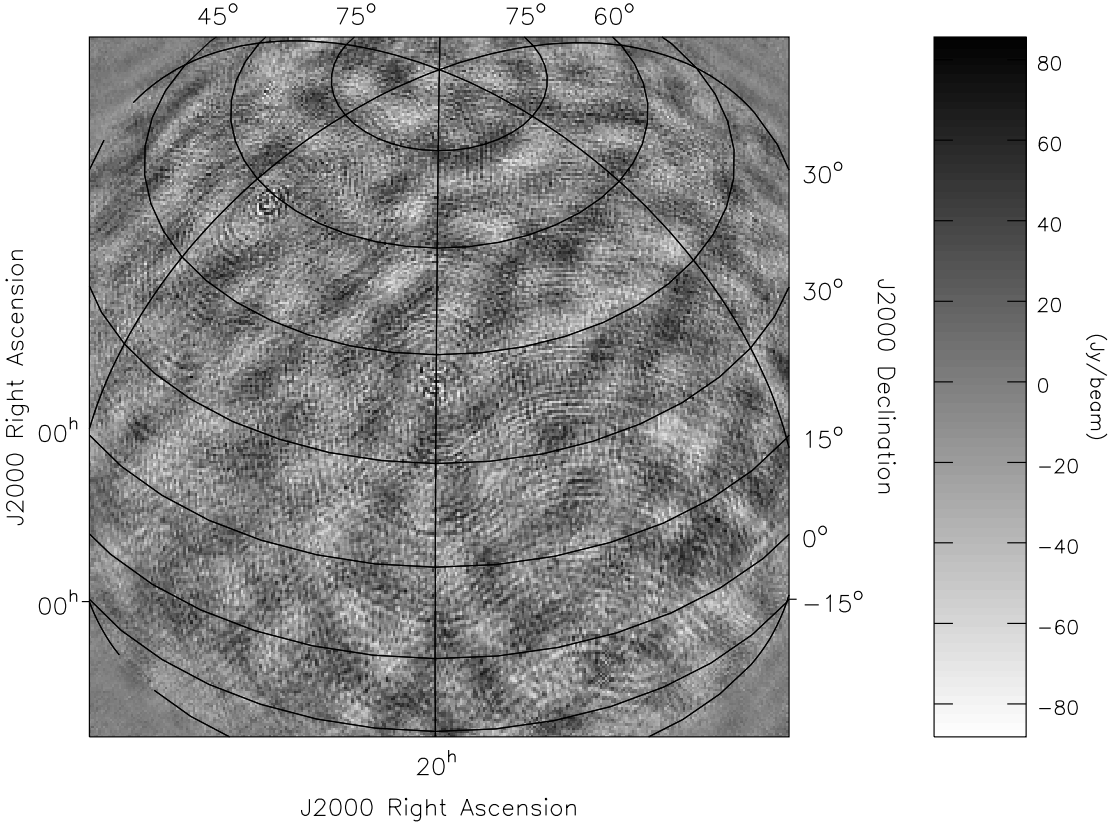

Cyg-A (subtracted) Residual Image (this week)

L2007_01061