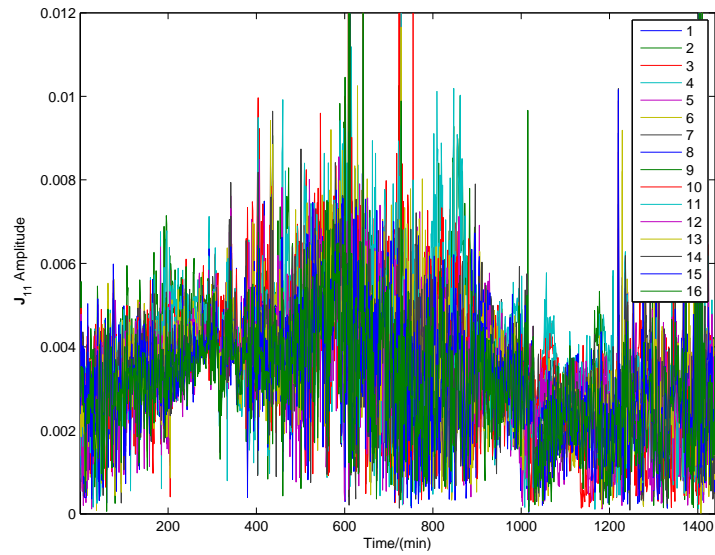

J Jones Solutions