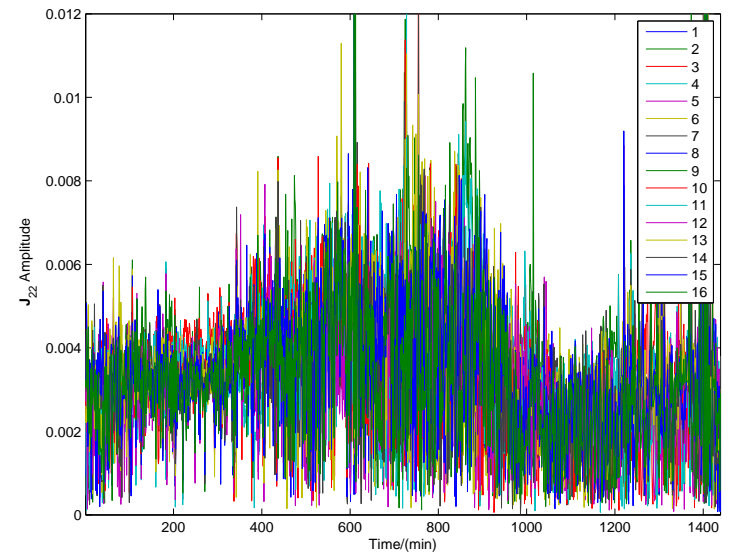

J Jones Solutions