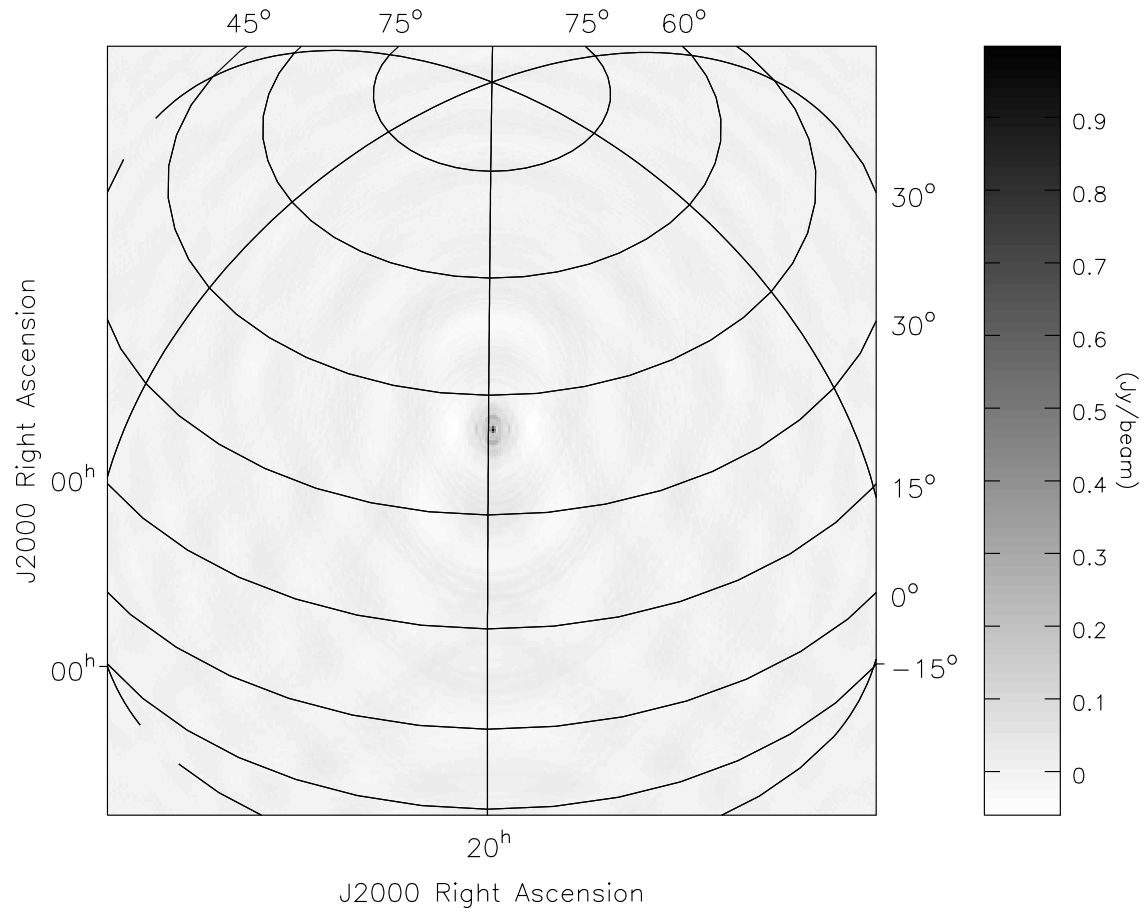

Cyg-A P.S.F.

L2007_01061