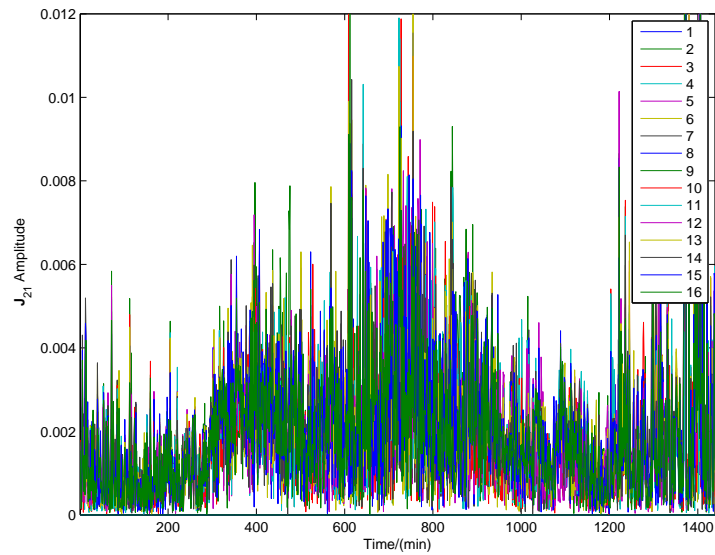

J Jones Solutions