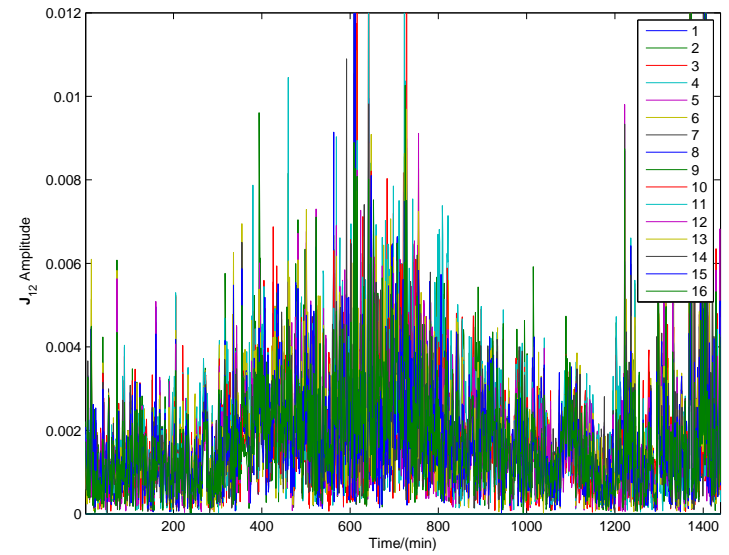

J Jones Solutions