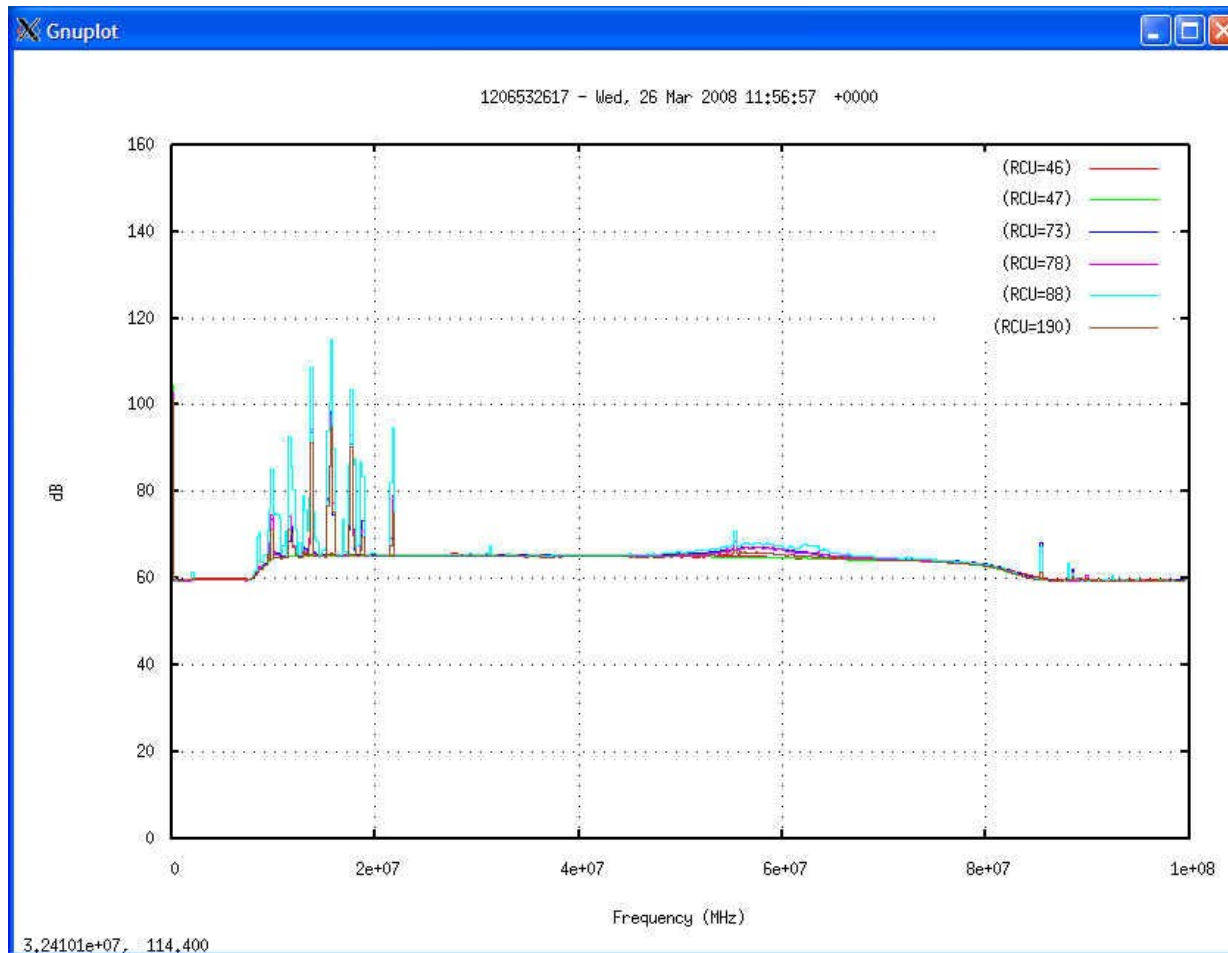

Roll out info

26 March 2008

Menno Norden

Network Effelsberg

Storm in Effelsberg

Defective signal paths Effelsberg

◆ RCU 46,47,73,78,88,190

HBA tiles