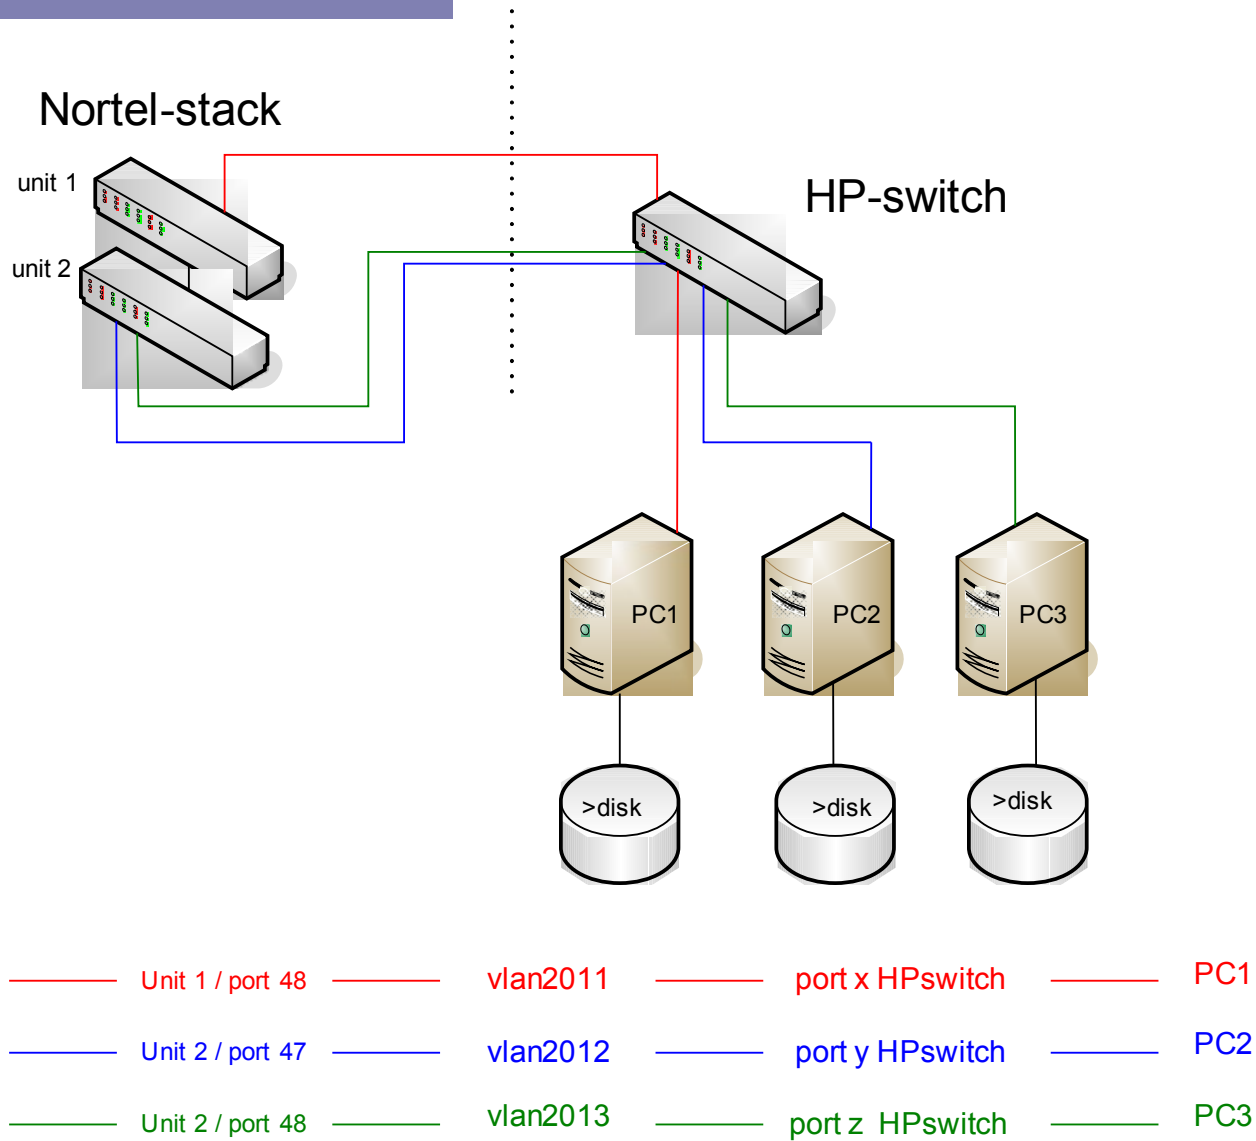

Roll out info

26 March 2008

Menno Norden

Network Effelsberg

Storm in Effelsberg

Defective signal paths Effelsberg

◆ RCU 46,47,73,78,88,190

HBA tiles