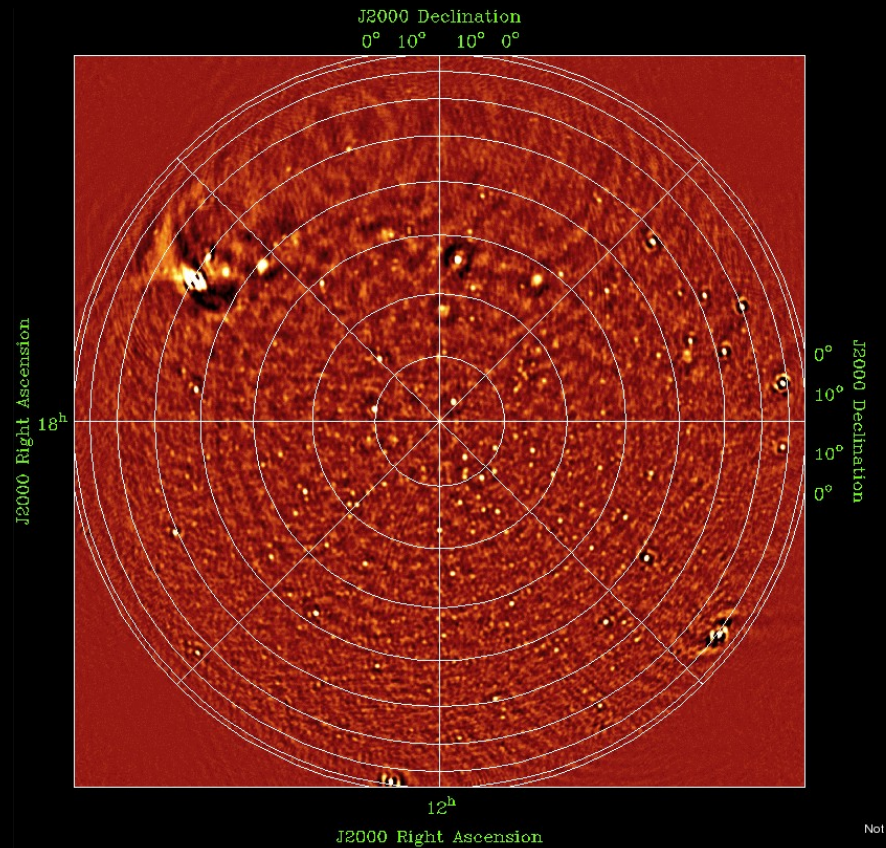

LOFAR Roll Out

André W. Gunst

Station/Item	Cabinet	LBA	HBA	Fibre	CEP connection	Validated
CS302						
RS307						
RS503						
RS106						
RS208						
CS030						
CS401						
CS021						
CS032						
RS306						
CS301						
CS501						
RS509						
CS103						
CS001						
CS002						
CS003						
CS004						
CS005						
CS006						
CS007						
CS024						
CS201						
CS101						
CS026						
RS205						
CS017						
RS104						
RS210						
RS310						
RS404						
RS406						
RS407						
RS409						
RS410						
RS508						
Effelsberg						
Tautenburg						
Garching						
Potsdam						
Juelich						
Nancay						
Onsala						
Chilbolton						
Totals	30	27	21	20	15	8

- CS021, 30, 32, 401, 002, 003, 004, 005, 006 en 007 disconnected for OTDR measurements

- Remove mix of old and new hardware

- Upgrade lioff cluster

- Phasing out:
 - ☞ cepmaster0
 - ☞ cepmaster 1
 - ☞ liifen
 - ☞ listfen
 - ☞ lifs0xx nodes