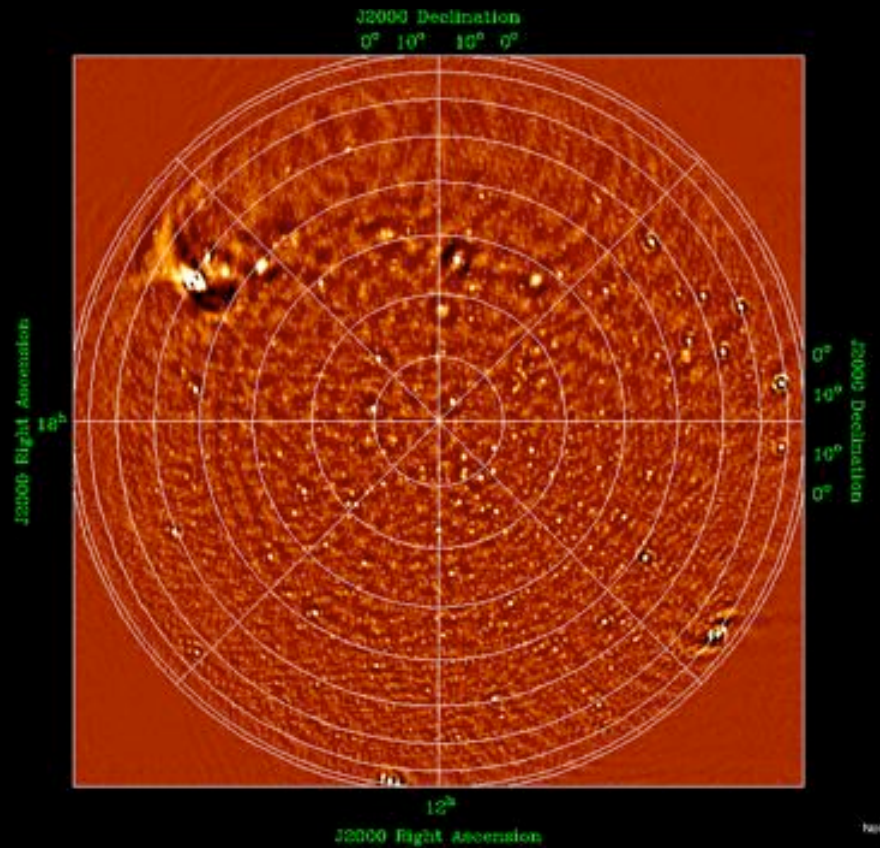

LOFAR Roll Out

André W. Gunst

Station/Item	Cabinet	LBA	HBA	Fibre	CEP connection	Validated
CS302						
RS307						
RS503						
RS106						
RS208						
CS030						
CS401						
CS021						
CS032						
RS306						
CS301						
CS501						
RS509						
CS103						
CS001						
CS002						2 L nok
CS003						2 H nok
CS004						
CS005						~8 H nok
CS006						
CS007						
CS024						
CS201						
CS101						
CS026						
RS205						
CS017						
RS104						
RS210						
RS310						
RS404						
RS406						
RS407						
RS409						
RS410						
RS508						
Effelsberg						
Tautenburg						
Garching						
Potsdam						
Juelich						
Nancay						
Onsala						
Chilbolton						
Totals	31	28	25	28	24	15

- Effelsberg under MAC/SAS control
- Two parallel observations have been executed last year
- Tautenburg station connected to Groningen
 - ☞ Station data not yet streaming