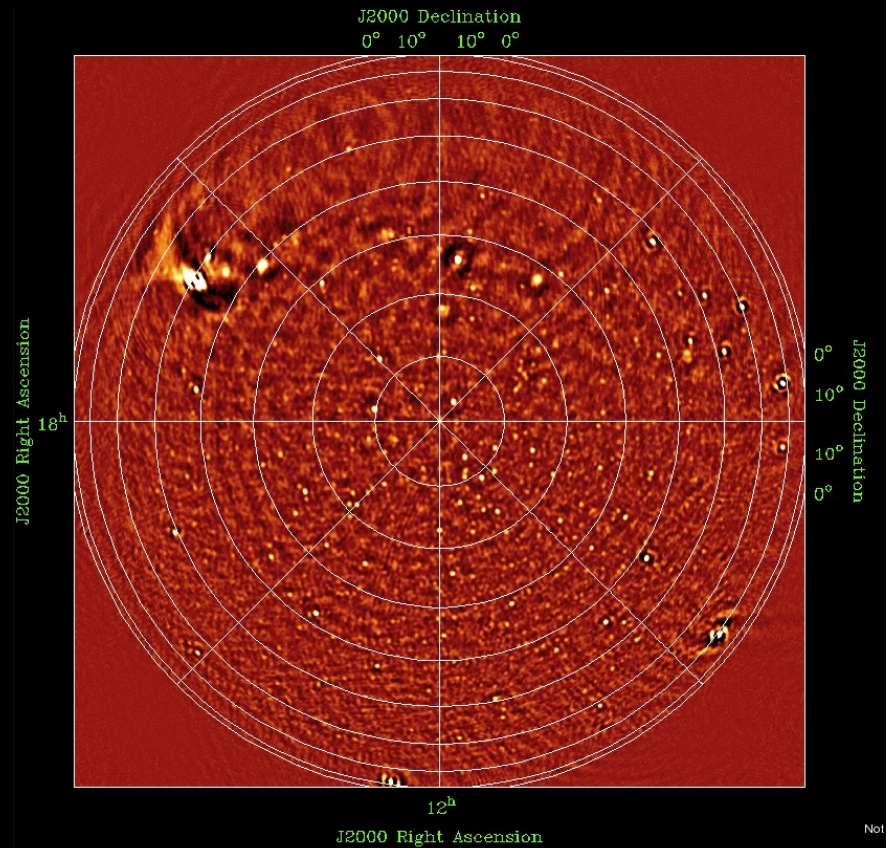

LOFAR Roll Out

André W. Gunst

Station/Item	Cabinet	LBA	HBA	Fibre	CEP connection	Validated
CS302						
RS307						
RS503						
RS106						
RS208						
CS030						
CS401						
CS021						
CS032						
RS306						
CS301						
CS501						
RS509						
CS103						
CS001						
CS002						
CS003						
CS004						
CS005						
CS006						
CS007						
CS024						
CS201						
CS101						
CS026						
RS205						
CS017						
CS011						
CS013						
CS028						
CS031						
RS104						
RS210						
RS310						
RS404						
RS406						
RS407						
RS409						
RS410						
RS508						
Effelsberg						
Tautenburg						
Garching						
Potsdam						
Juelich						
Nancay						
Onsala						
Chilbolton						
Totals	24	20	22	29	29	27