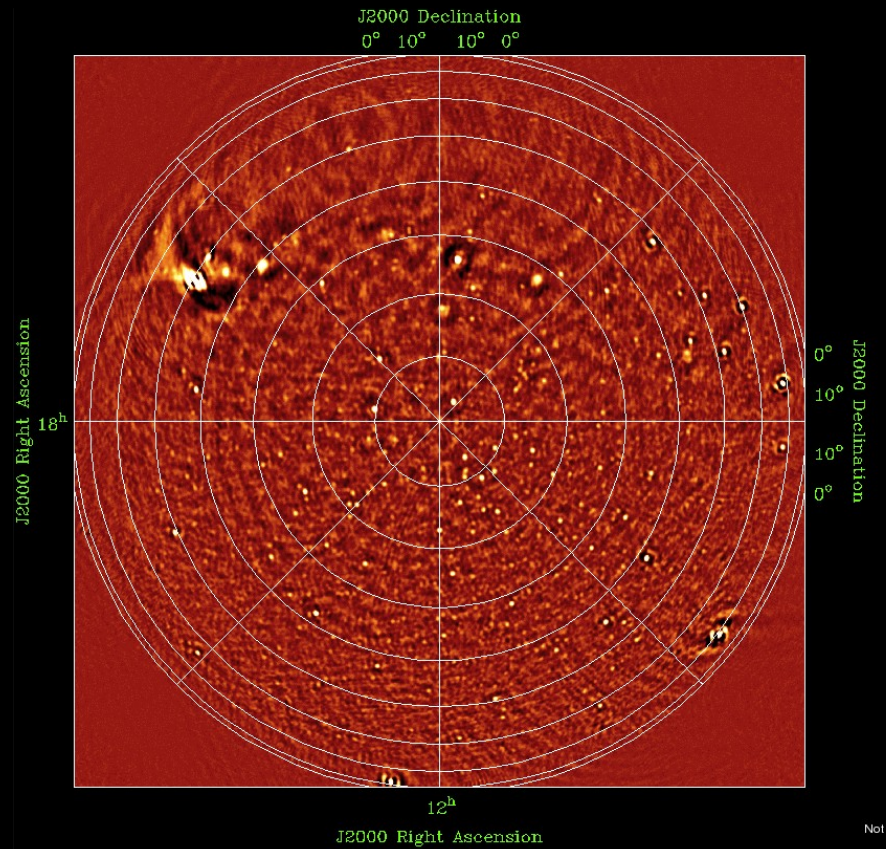

LOFAR Roll Out

André W. Gunst

Not

Station/Item	Cabinet	LBA	HBA	Fibre	CEP connection	Validated
CS302						
RS307						
RS503						
RS106						
RS208						
CS030						
CS401						
CS021						
CS032						
RS306						
CS301						
CS501						
RS509						
CS103						
CS001						
CS002						
CS003						
CS004						
CS005						
CS006						
CS007						
CS024						
CS201						
CS101						
CS026						
RS205						
CS017						
CS011						
CS013						
CS028						
CS031						
RS104						
RS210						
RS310						
RS404						
RS406						
RS407						
RS409						
RS410						
RS508						
Effelsberg						
Tautenburg						
Garching						
Potsdam						
Juelich						
Nancay						
Onsala						
Chilbolton						
Totals	39	36	35	31	30	27

- Till half October one link from Amsterdam to Groningen