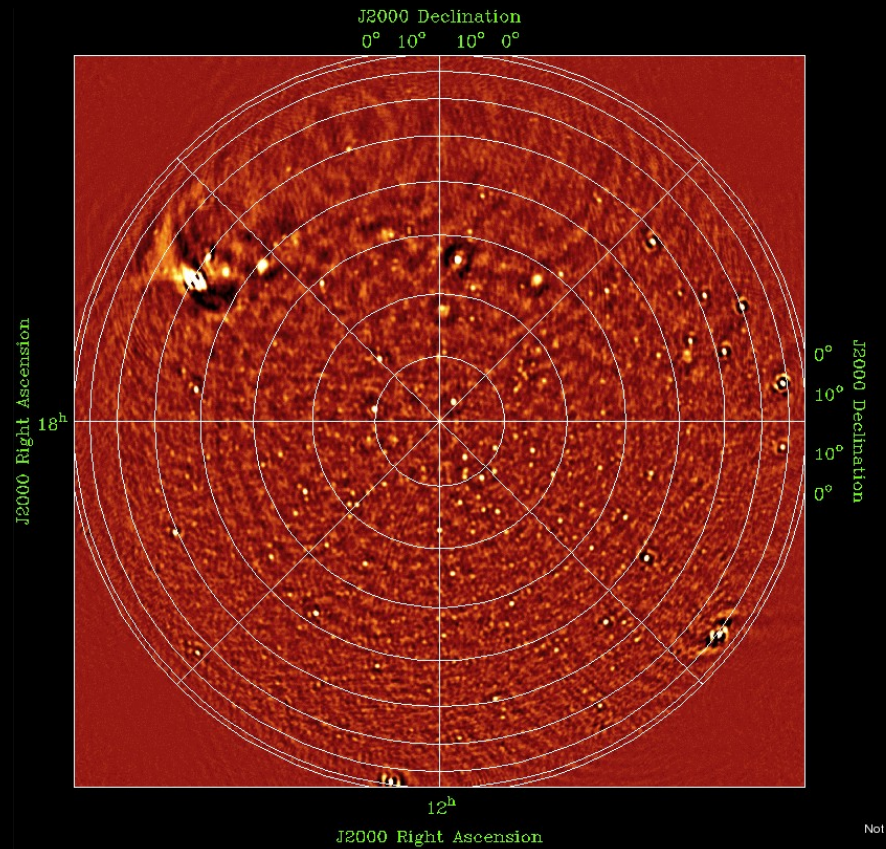

# LOFAR Roll Out

André W. Gunst

Station/Item	Cabinet	LBA	HBA	Fibre	CEP connection	Validated
CS302						
RS307						
RS503						
RS106						
RS208						
CS030						
CS401						
CS021						
CS032						
RS306						
CS301						
CS501						
RS509						
CS103						
CS001						
CS002						
CS003						
CS004						
CS005						
CS006						
CS007						
CS024						
CS201						
CS101						
CS026						
RS205						
CS017						
CS011						
CS013						
CS028						
CS031						
RS104						
RS210						
RS310						
RS404						
RS406						
RS407						
RS409						
RS410						
RS508						
Effelsberg						
Tautenburg						
Garching						
Potsdam						
Juelich						
Nancay						
Onsala						
Chilbolton						
Totals	39	37	37	32	30	27

- RS104: Ees, Dr (~5-8 months)
- RS210: Weerselo, Ov (~4-6 months)
- RS310: Ona, Ov (~5-8 months)
- RS404: Borger, Dr (?)
- RS407: Kiel Windeweer, Gr (~5-8 months)
- RS409: Oosterwolde, Fr (~6-9 months)
- RS410: Joure, Fr (~6-9 months)