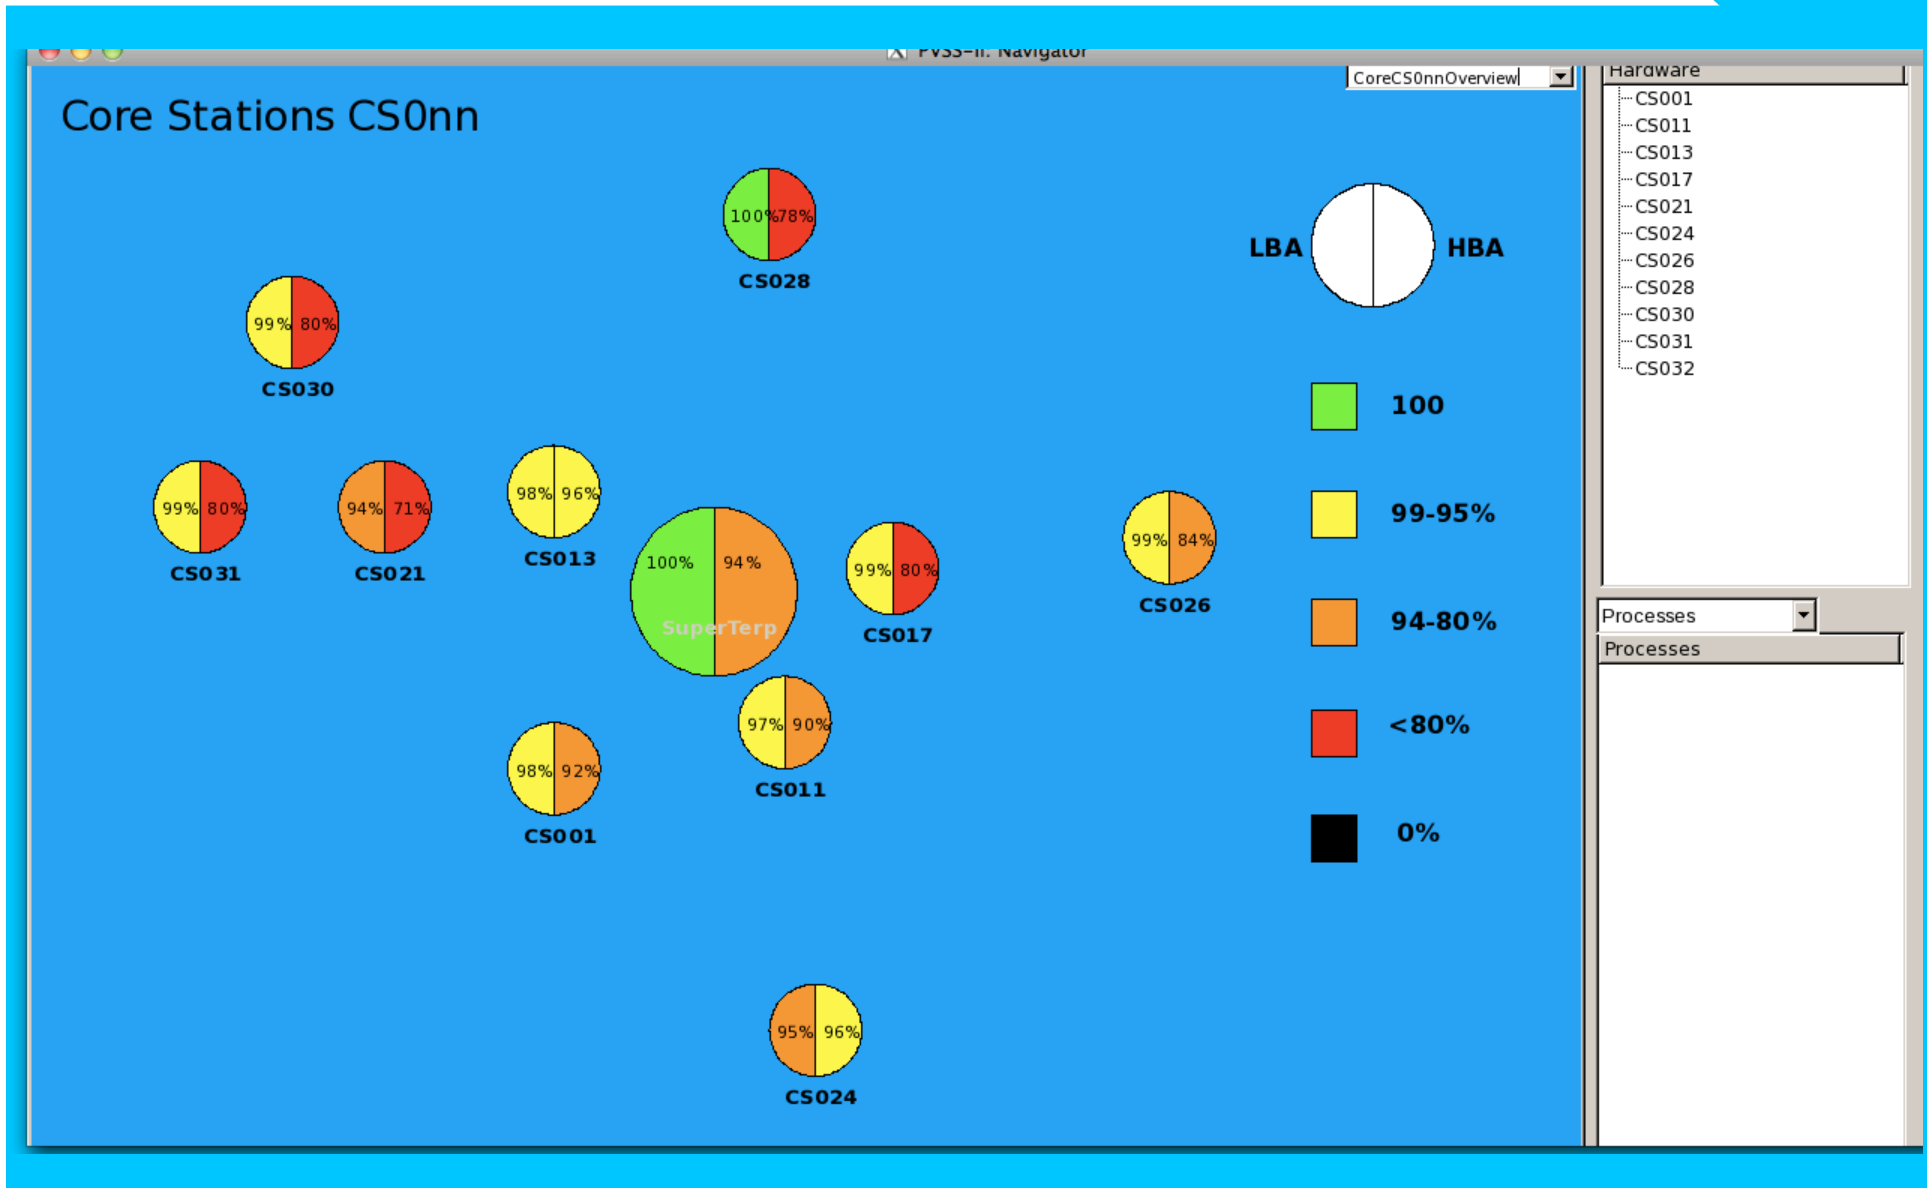

Array Status

Current Status:

- 37 operational NL stations
- 24 CSs
- 13 RSs
- 8 ISs

- DE602 maintenance April 23-24
- Repair DE605 April 25: damaged coax
- NL stations TBB memory upgrade installation planned for two weeks starting May 6
- RS210: network connection expected by mid May

www.astron.nl/radio-observatory/astronomers/current-status

Network, CEP Status

Network

- Still unresolved network problems on the link from DE601
 - Extensive test planned for week May 6-10

BG/P

- Performance is nominal

CEP-I/II

- Status of CEP-I disks deteriorating

Next stop day: Tuesday, May 7

Superterp

Core

Core x01 and outside

Remote

International

CEP usage last two weeks

Averaged CPU usage Locus nodes in % for 14 days.
Created at UTC 2013-04-30 13:27