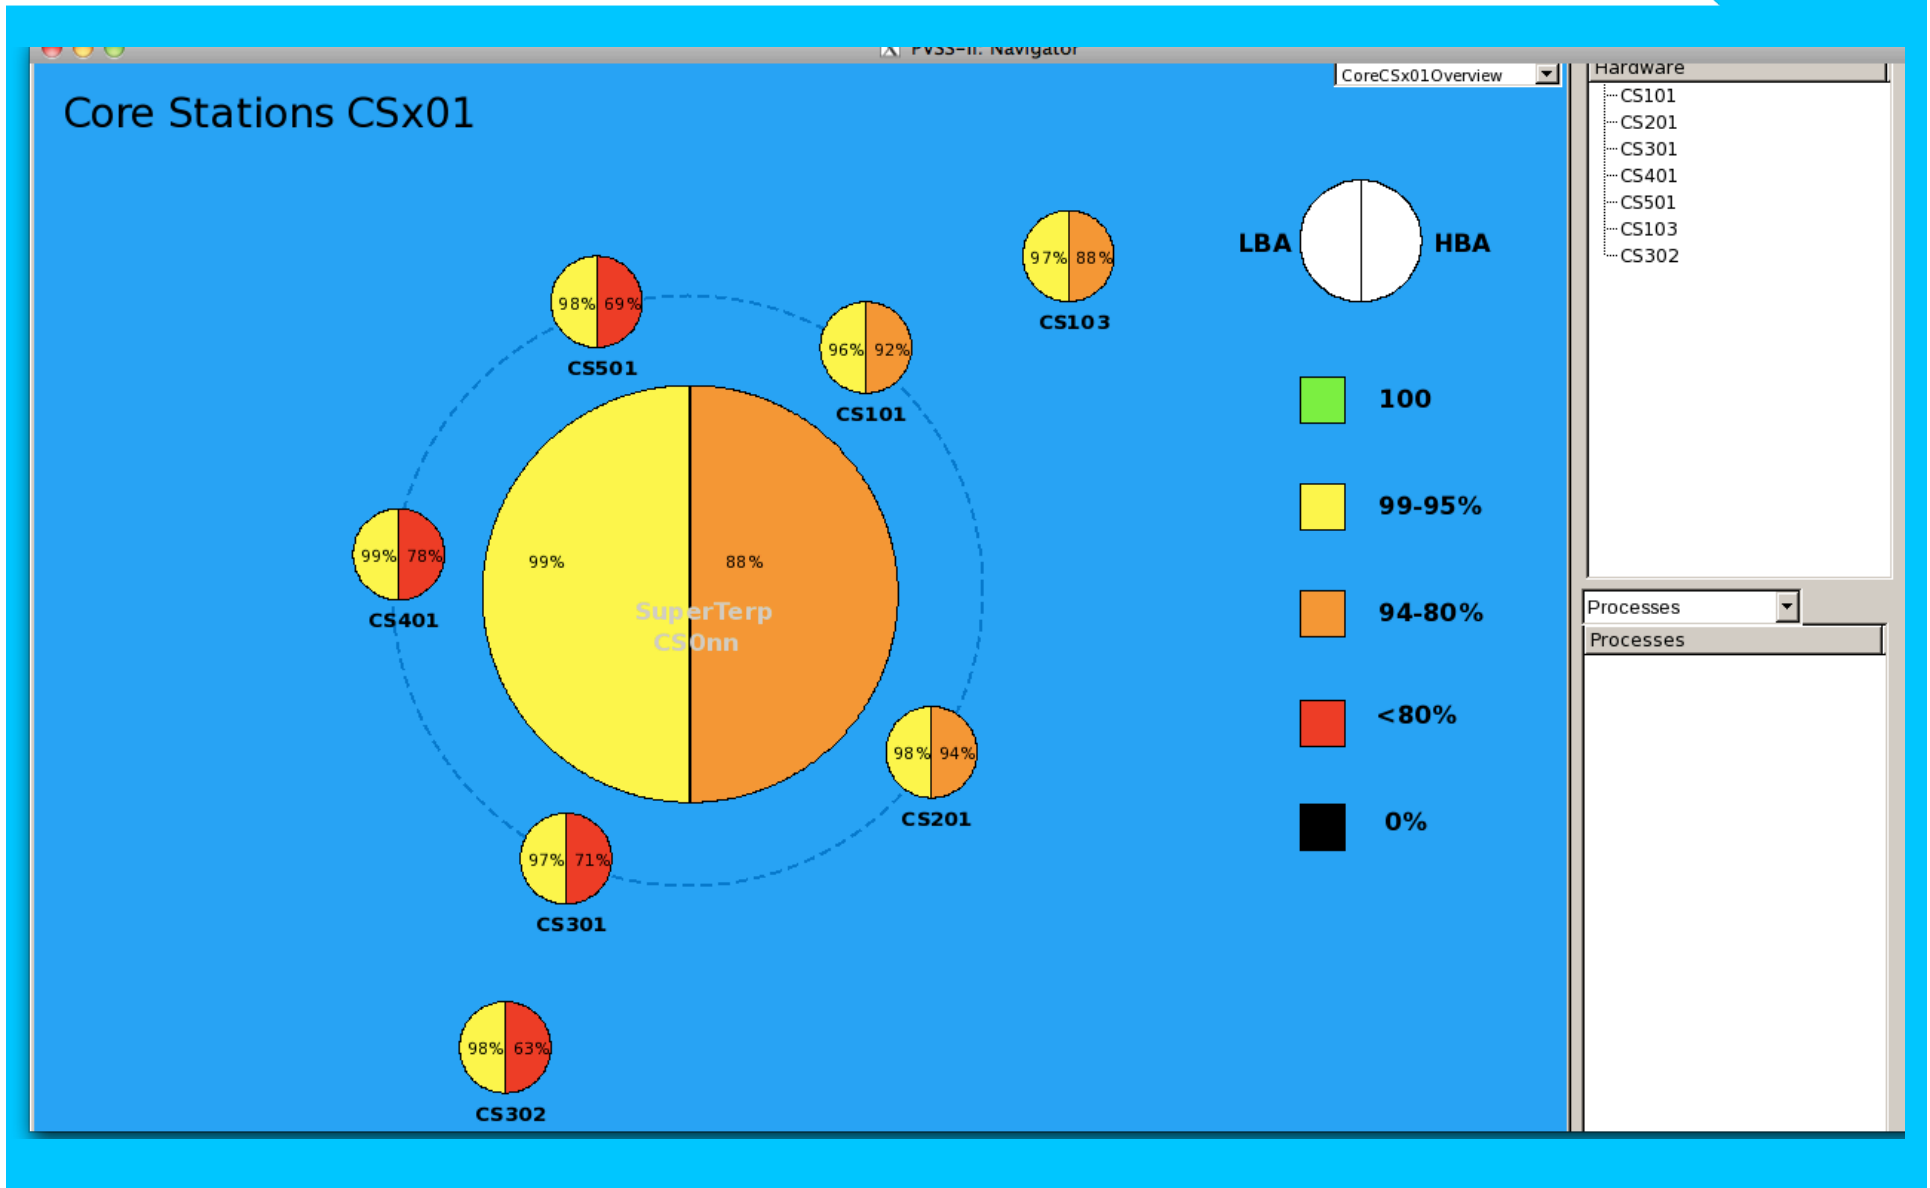

Array Status

Current Status:

- 37 operational NL stations
- 24 CSs
- 13 RSs
- 8 ISs

- DE602 maintenance April 23-24
- Repair DE605 April 25: damaged coax
- NL stations TBB memory upgrade installation planned for two weeks starting May 6
- RS210: network connection expected by mid May

www.astron.nl/radio-observatory/astronomers/current-status

Network, CEP Status

Network

- Still unresolved network problems on the link from DE601
 - Extensive test planned for week May 6-10

BG/P

- Performance is nominal

CEP-I/II

- Status of CEP-I disks deteriorating

Next stop day: Tuesday, May 7

Superterp

Core

Core x01 and outside

Remote

International

CEP usage last two weeks

Averaged CPU usage Locus nodes in % for 14 days.
Created at UTC 2013-04-30 13:27