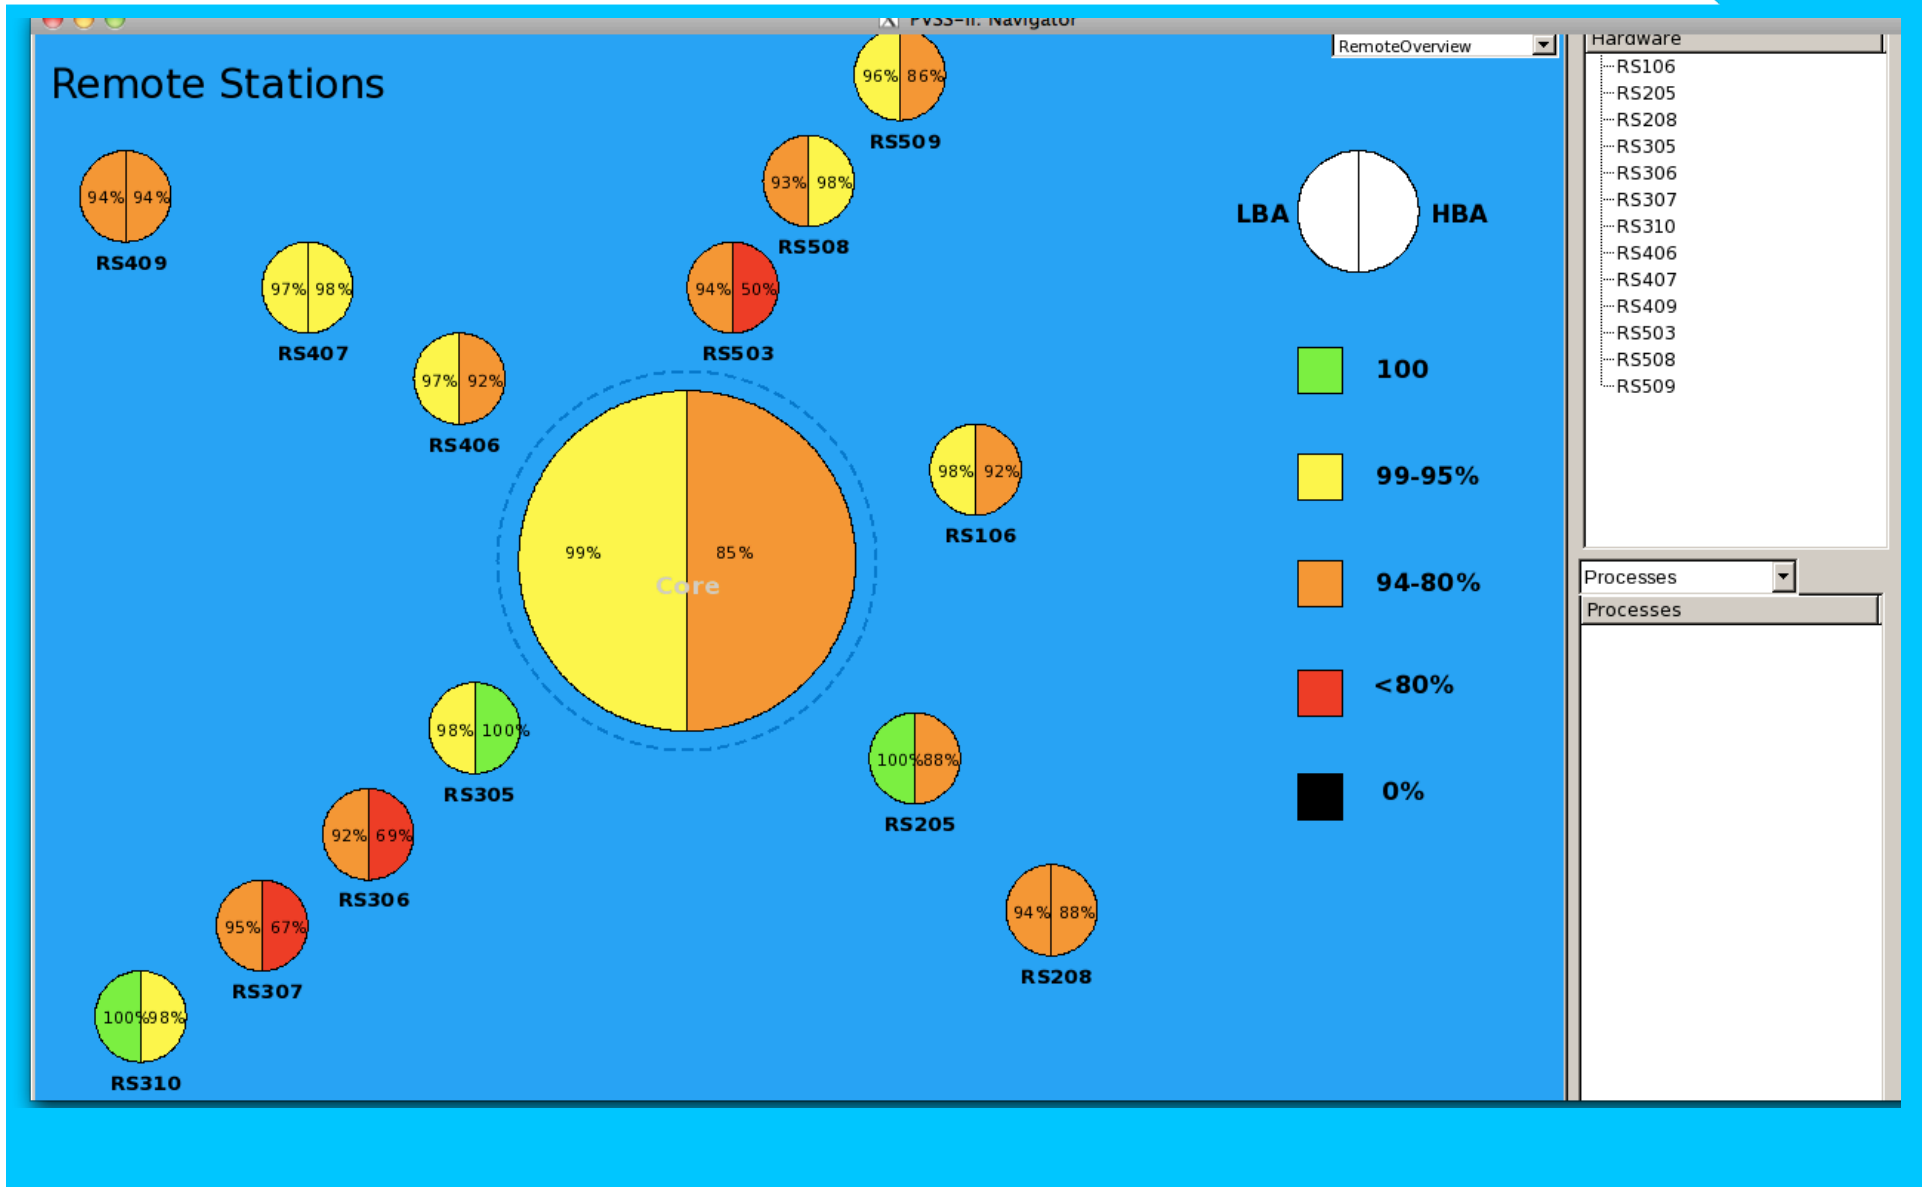

Array Status

Current Status:

- 37 operational NL stations
- 24 CSs
- 13 RSs
- 8 ISs

- DE602 maintenance April 23-24
- Repair DE605 April 25: damaged coax
- NL stations TBB memory upgrade installation planned for two weeks starting May 6
- RS210: network connection expected by mid May

www.astron.nl/radio-observatory/astronomers/current-status

Network, CEP Status

Network

- Still unresolved network problems on the link from DE601
 - Extensive test planned for week May 6-10

BG/P

- Performance is nominal

CEP-I/II

- Status of CEP-I disks deteriorating

Next stop day: Tuesday, May 7

Superterp

Core

Core x01 and outside

Remote

International

CEP usage last two weeks

Averaged CPU usage Locus nodes in % for 14 days.
Created at UTC 2013-04-30 13:27