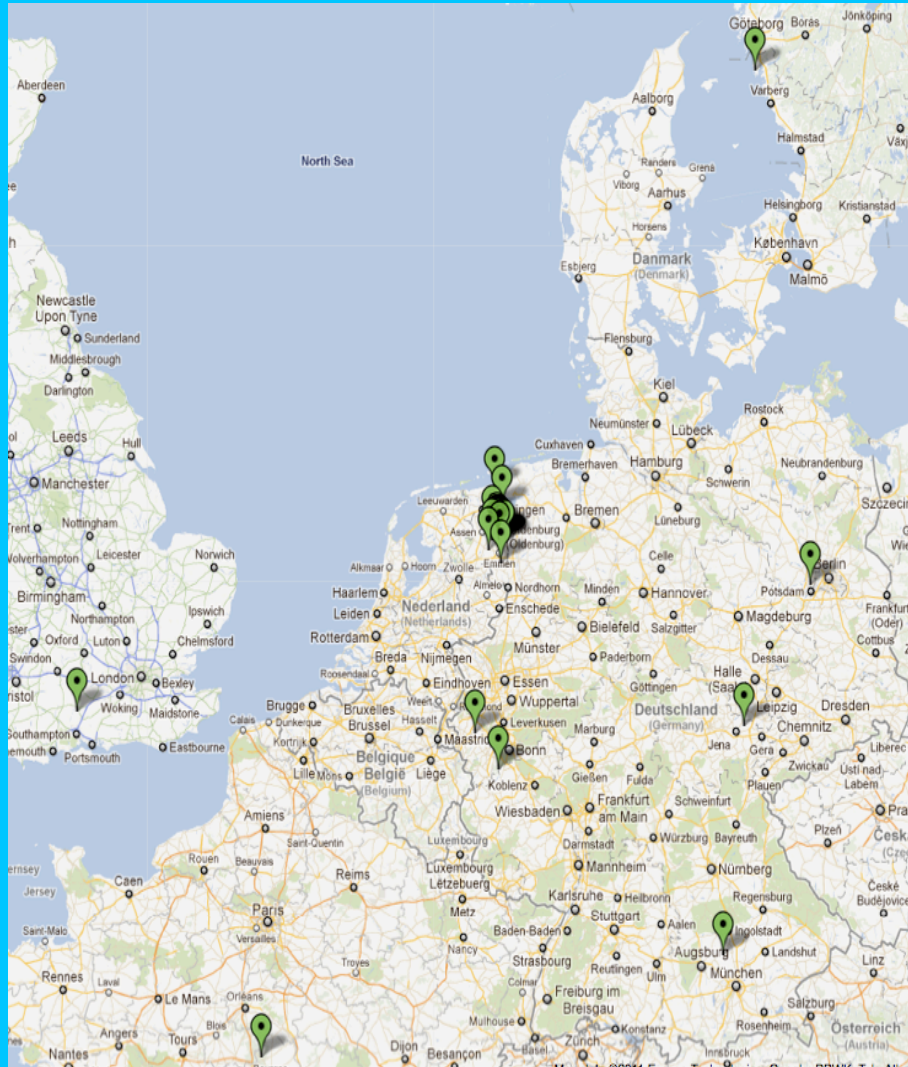

Array Status

Current Status:

- 37 operational NL stations
- 24 CSs
- 13 RSs
- 8 ISs

- DE602 maintenance April 23-24
- Repair DE605 April 25: damaged coax
- NL stations TBB memory upgrade installation planned for two weeks starting May 6
- RS210: network connection expected by mid May

www.astron.nl/radio-observatory/astronomers/current-status

Network, CEP Status

Network

- Still unresolved network problems on the link from DE601
 - Extensive test planned for week May 6-10

BG/P

- Performance is nominal

CEP-I/II

- Status of CEP-I disks deteriorating

Next stop day: Tuesday, May 7

Superterp

Core

Core x01 and outside

Remote

International

CEP usage last two weeks

Averaged CPU usage Locus nodes in % for 14 days.
Created at UTC 2013-04-30 13:27