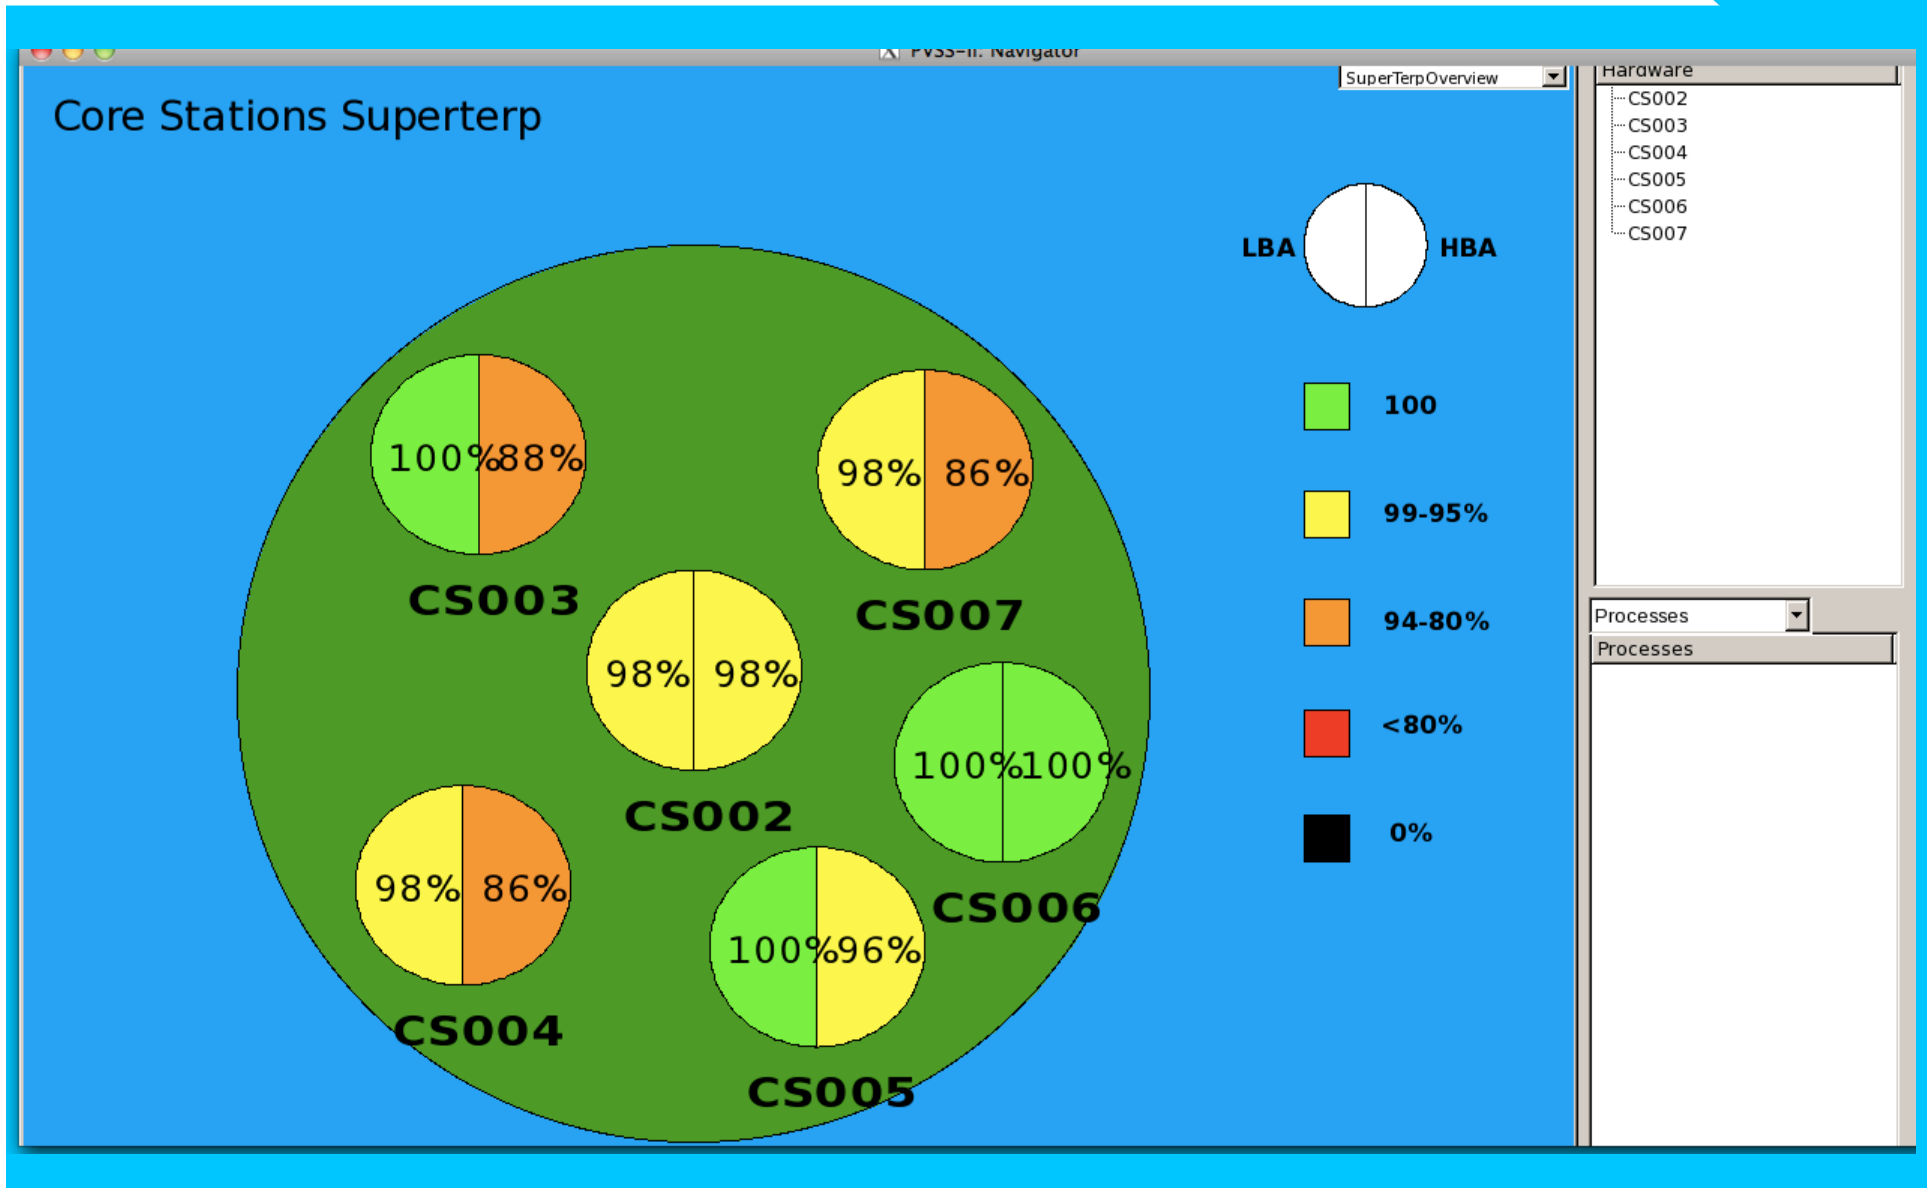

Array Status

Current Status:

- 37 operational NL stations
- 24 CSs
- 13 RSs
- 8 ISs

- DE602 maintenance April 23-24
- Repair DE605 April 25: damaged coax
- NL stations TBB memory upgrade installation planned for two weeks starting May 6
- RS210: network connection expected by mid May

www.astron.nl/radio-observatory/astronomers/current-status

Network, CEP Status

Network

- Still unresolved network problems on the link from DE601
 - Extensive test planned for week May 6-10

BG/P

- Performance is nominal

CEP-I/II

- Status of CEP-I disks deteriorating

Next stop day: Tuesday, May 7

Superterp

Core

Core x01 and outside

Remote

International

CEP usage last two weeks

Averaged CPU usage Locus nodes in % for 14 days.
Created at UTC 2013-04-30 13:27