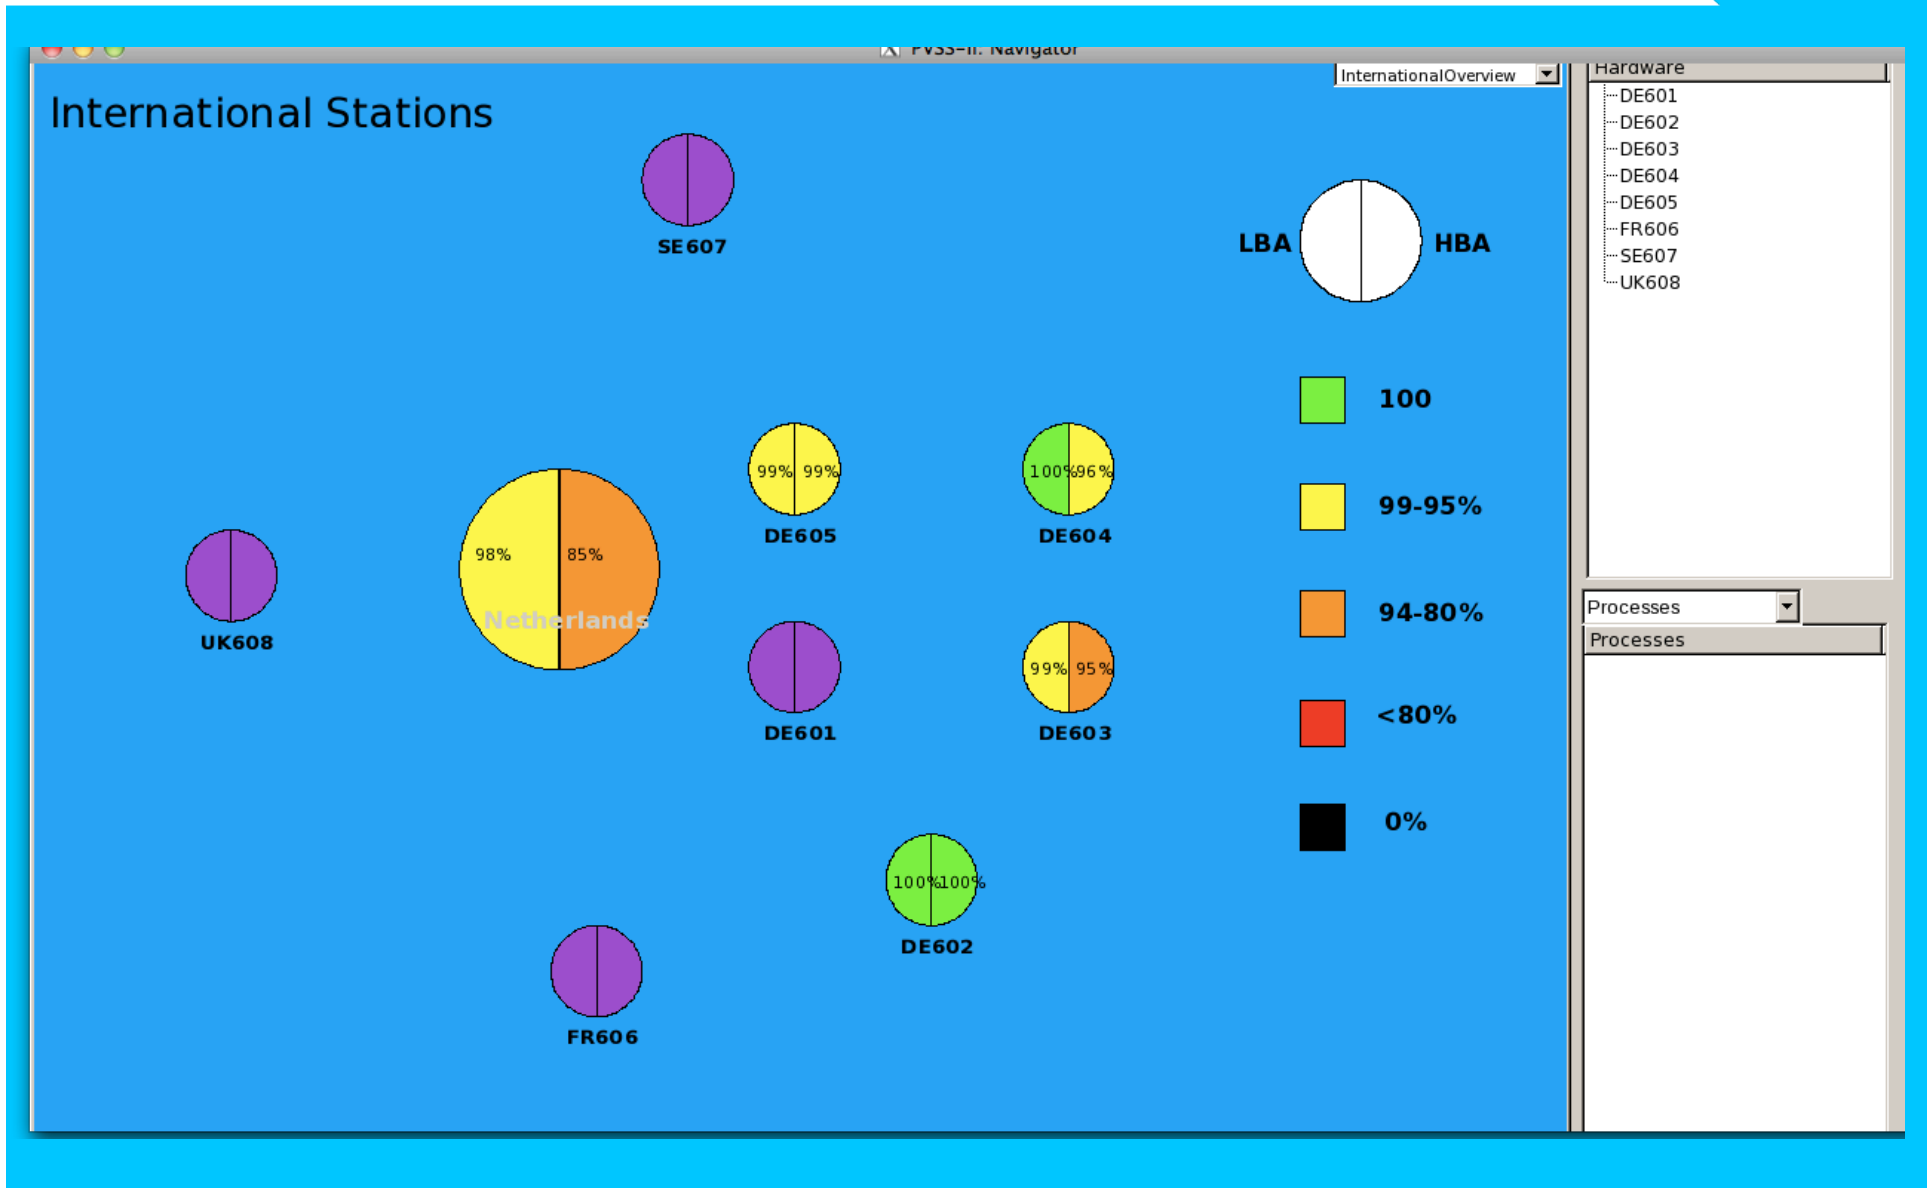

www.astron.nl/radio-observatory/astronomers/current-status

Network, CEP Status

Network

- Still unresolved network problems on the link from DE601
 - Extensive test planned for week May 6-10

BG/P

- Performance is nominal

CEP-I/II

- Status of CEP-I disks deteriorating

Next stop day: Tuesday, May 7

Superterp

Core

Core x01 and outside

Remote

International

CEP usage last two weeks

Averaged CPU usage Locus nodes in % for 14 days.
Created at UTC 2013-04-30 13:27