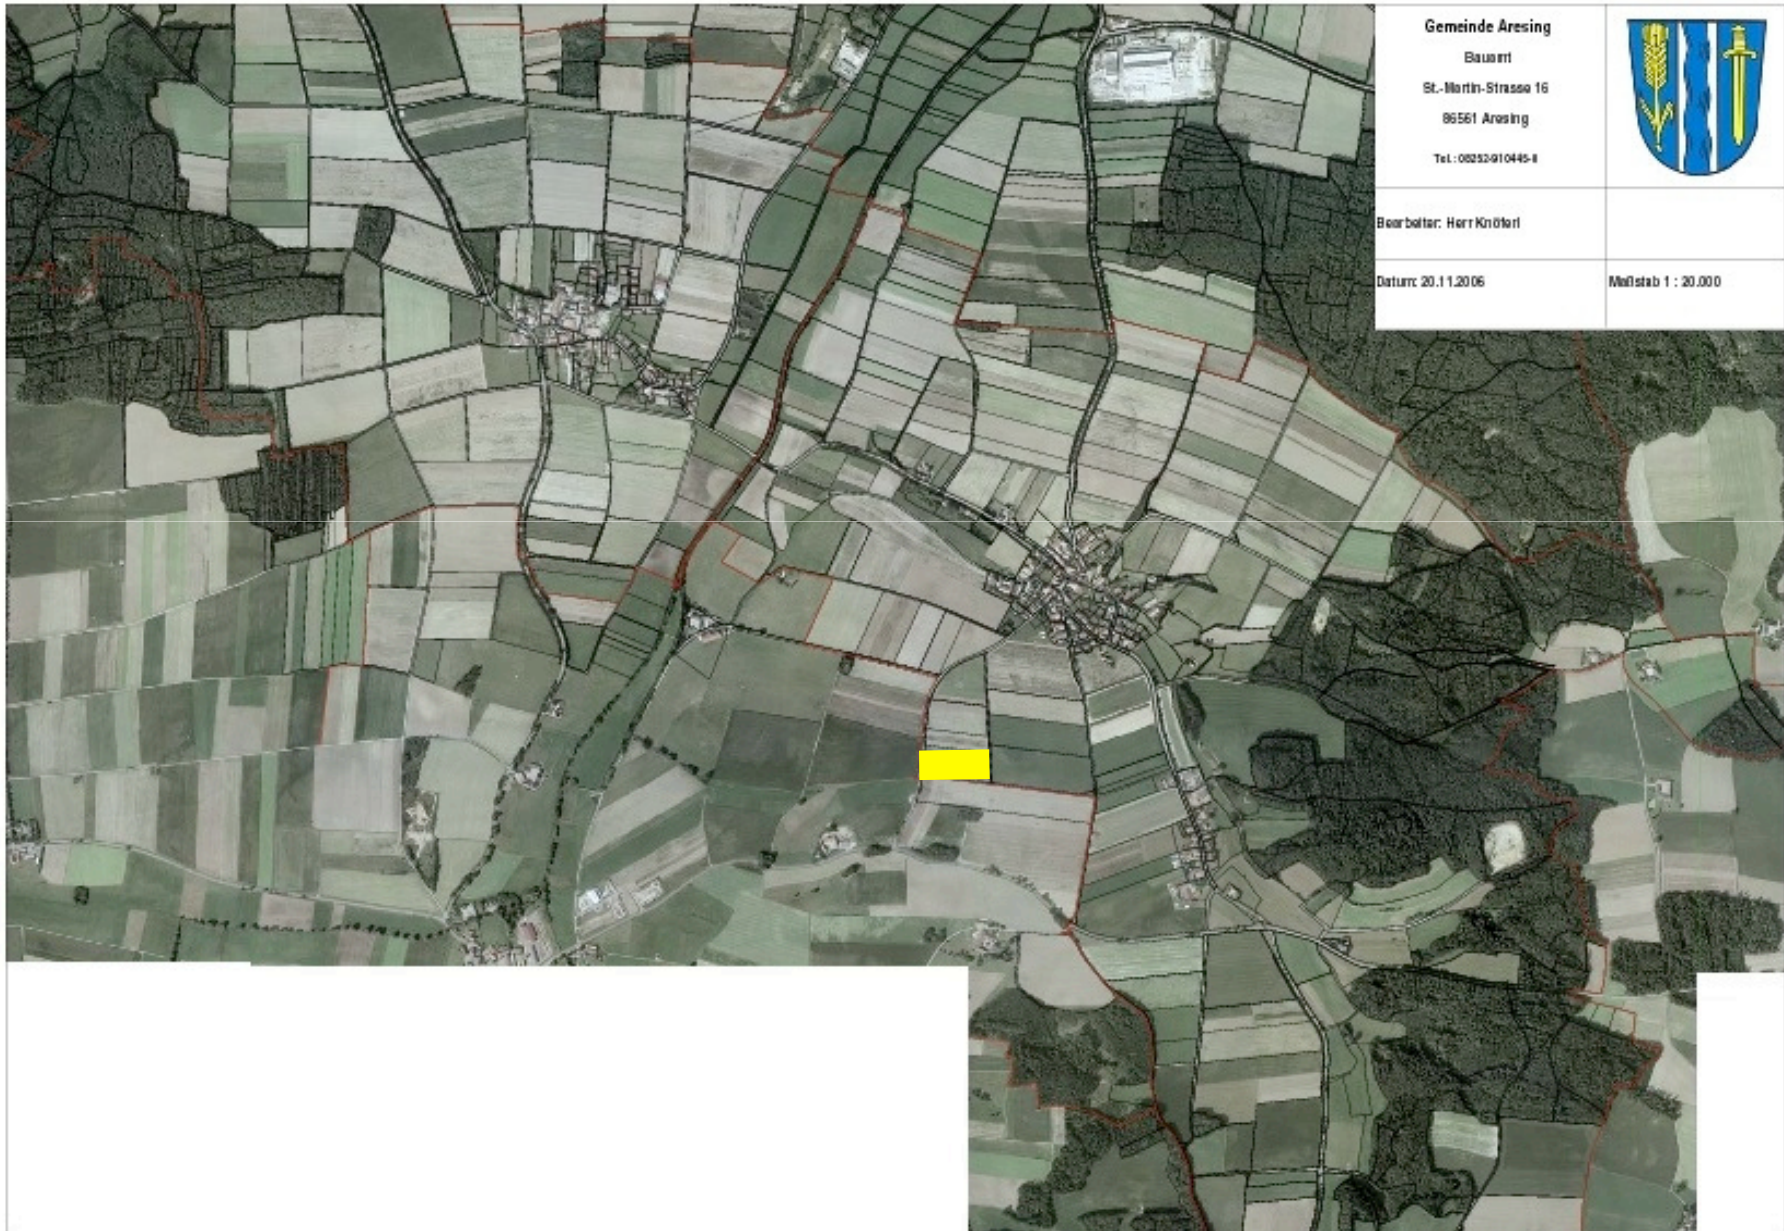

Unterweilenbach-Garching Station

Unterweilenbach-Garching Station

- Benedetta Ciardi: Project Manager
- Heinz-Ado Arnolds: Network expert & Deputy Project Manager
- Tobias Krieg: Supervisor of Construction

Unterweilenbach-Garching Station

Unterweilenbach-Garching Station

Unterweilenbach-Garching Station

Unterweilenbach-Garching Station

Unterweilenbach-Garching Station

Unterweilenbach-Garching Station

- LBAs installation in Nov. 2008
- Site in January
- Station was switched on on 21.01.10

- First all sky image was taken on 10.02.10

Unterweilenbach-Garching Station

Problems:

- Winter 2009

Unterweilenbach-Garching Station

Problems:

- Winter 2009

- Winter 2010

Unterweilenbach-Garching Station

Problems:

- Winter 2009

- Winter 2010

- Mice