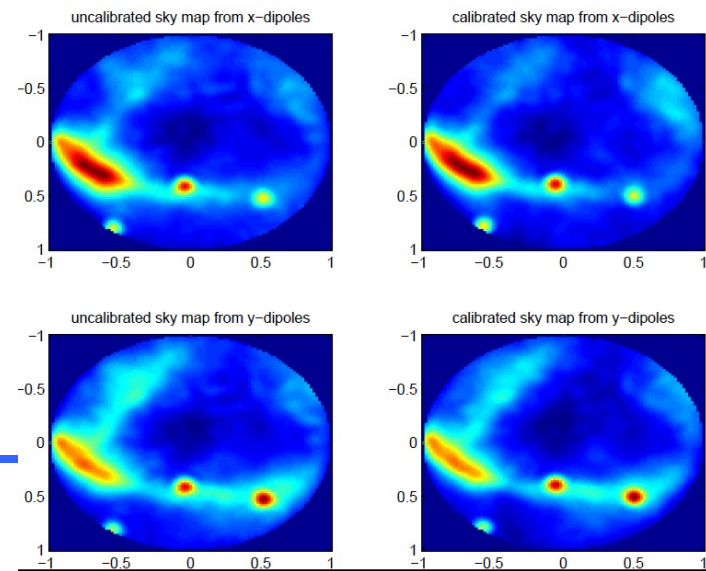

LOFAR Roll Out

André W. Gunst

Not

| Station/Item | Cabinet | LBA | HBA | Fibre | CEP connection | Validated |
|--------------|---------|-----|-----|-------|----------------|------------|
| CS302 | | | | | | 2 L, 1H n |
| RS307 | | | | | | 1 L nok |
| RS503 | | | | | | |
| RS106 | | | | | | |
| RS208 | | | | | | |
| CS030 | | | | | | 1 L, 3H n |
| CS401 | | | | | | 3 H nok |
| CS021 | | | | | | 1 L nok |
| CS032 | | | | | | 1 L nok |
| RS306 | | | | | | 2 H nok |
| CS301 | | | | | | |
| CS501 | | | | | | |
| RS509 | | | | | | |
| CS103 | | | | | | 1L, 4H n |
| CS001 | | | | | | 2L, 5H n |
| CS002 | | | | | | 2 L, 1 H n |
| CS003 | | | | | | 1 L, 3 H n |
| CS004 | | | | | | 1 L nok |
| CS005 | | | | | | 2 H nok |
| CS006 | | | | | | |
| CS007 | | | | | | 3 L, 2 H n |
| CS024 | | | | | | ~4 H nok |
| CS201 | | | | | | |
| CS101 | | | | | | |
| CS026 | | | | | | |
| RS205 | | | | | | |
| CS017 | | | | | | |
| RS104 | | | | | | |
| RS210 | | | | | | |
| RS310 | | | | | | |
| RS404 | | | | | | |
| RS406 | | | | | | |
| RS407 | | | | | | |
| RS409 | | | | | | |
| RS410 | | | | | | |
| RS508 | | | | | | |
| Effelsberg | | | | | | |
| Tautenburg | | | | | | |
| Garching | | | | | | |
| Potsdam | | | | | | |
| Juelich | | | | | | |
| Nancay | | | | | | |
| Onsala | | | | | | |
| Chilbolton | | | | | | |
| Totals | 31 | 28 | 25 | 29 | 26 | 21 |

1. Connected two weeks ago
2. Connection established in one day
3. Kickstarted the same day
4. Next day all sky image
5. First fringe the weekend thereafter

- 1 March 2010
- In general: every first Monday of the month