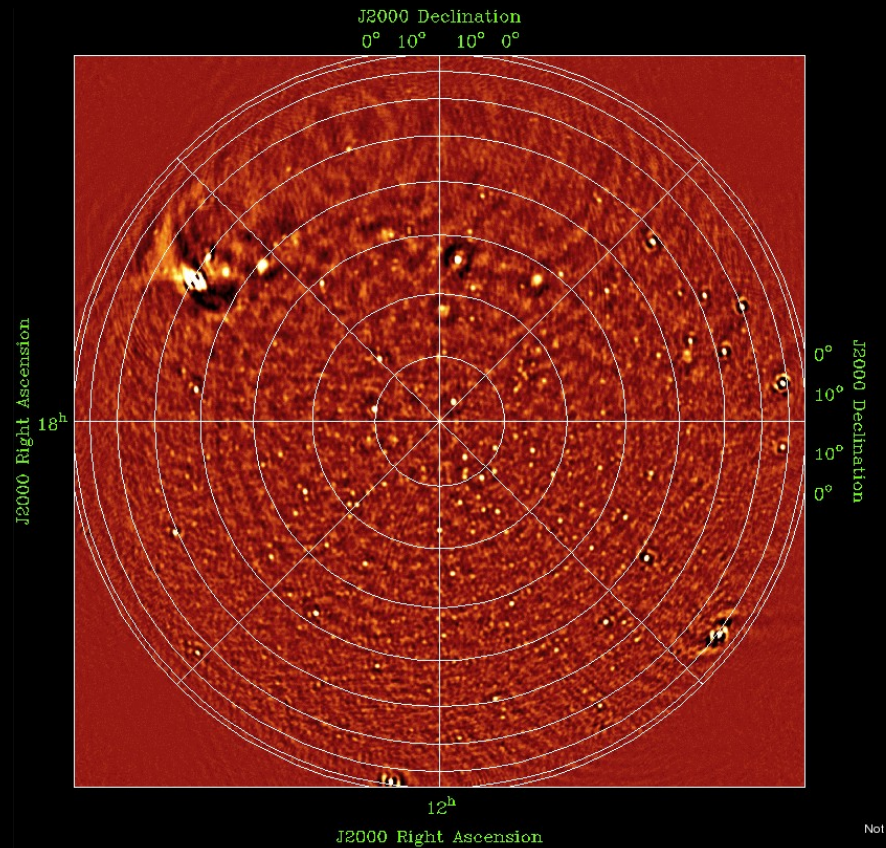

LOFAR Roll Out

André W. Gunst

Not

| Station/Item | Cabinet | LBA | HBA | Fibre | CEP connection | Validated |
|--------------|---------|-----|-----|-------|----------------|------------|
| CS302 | | | | | | 2 L, 1H n |
| RS307 | | | | | | 1 L nok |
| RS503 | | | | | | |
| RS106 | | | | | | |
| RS208 | | | | | | |
| CS030 | | | | | | 1 L, 3H n |
| CS401 | | | | | | 3 H nok |
| CS021 | | | | | | 1 L nok |
| CS032 | | | | | | 1 L nok |
| RS306 | | | | | | 2 H nok |
| CS301 | | | | | | |
| CS501 | | | | | | |
| RS509 | | | | | | |
| CS103 | | | | | | 1L, 4H n |
| CS001 | | | | | | 2L, 5H n |
| CS002 | | | | | | 2 L, 1 H n |
| CS003 | | | | | | 1 L, 3 H n |
| CS004 | | | | | | 1 L nok |
| CS005 | | | | | | 2 H nok |
| CS006 | | | | | | |
| CS007 | | | | | | 3 L, 2 H n |
| CS024 | | | | | | ~4 H nok |
| CS201 | | | | | | |
| CS101 | | | | | | |
| CS026 | | | | | | |
| RS205 | | | | | | |
| CS017 | | | | | | |
| RS104 | | | | | | |
| RS210 | | | | | | |
| RS310 | | | | | | |
| RS404 | | | | | | |
| RS406 | | | | | | |
| RS407 | | | | | | |
| RS409 | | | | | | |
| RS410 | | | | | | |
| RS508 | | | | | | |
| Effelsberg | | | | | | |
| Tautenburg | | | | | | |
| Garching | | | | | | |
| Potsdam | | | | | | |
| Juelich | | | | | | |
| Nancay | | | | | | |
| Onsala | | | | | | |
| Chilbolton | | | | | | |
| Totals | 31 | 28 | 25 | 29 | 26 | 21 |

1. Connected two weeks ago
2. Connection established in one day
3. Kickstarted the same day
4. Next day all sky image
5. First fringe the weekend thereafter

- 1 March 2010
- In general: every first Monday of the month