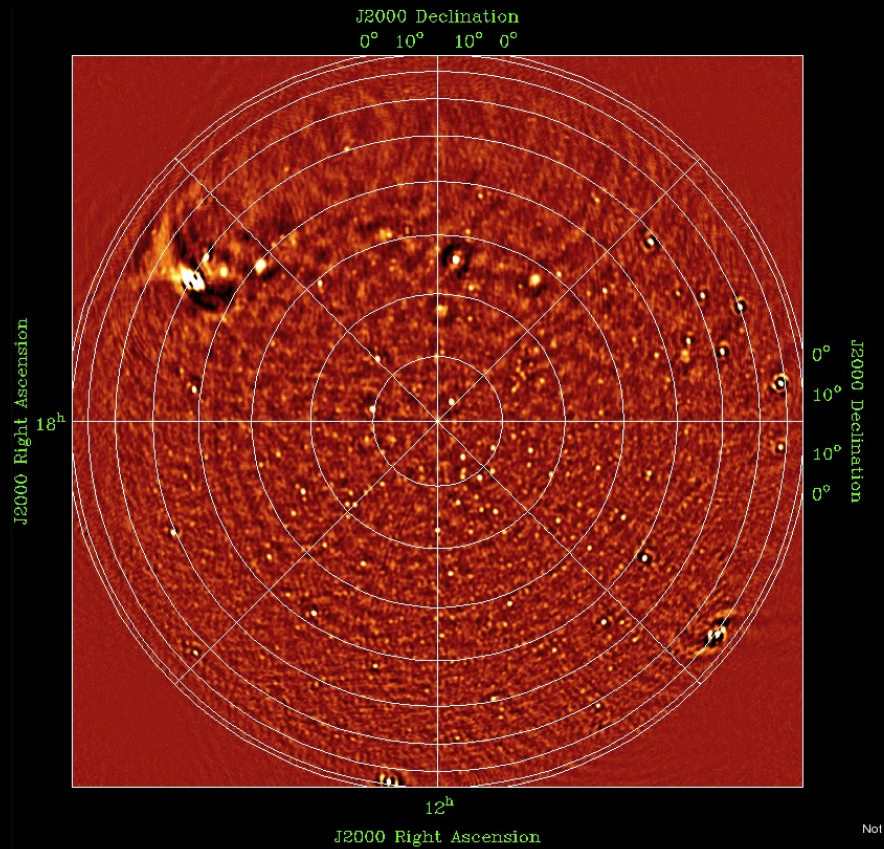

LOFAR Roll Out

André W. Gunst

Station/Item	Cabinet	LBA	HBA	Fibre	CEP connection	Validated
CS302						
RS307						
RS503						
RS106						
RS208						
CS030						
CS401						
CS021						
CS032						
RS306						
CS301						
CS501						
RS509						
CS103						
CS001						
CS002						
CS003						
CS004						
CS005						
CS006						
CS007						
CS024						
CS201						
CS101						
CS026						
RS205						
CS017						
RS104						
RS210						
RS310						
RS404						
RS406						
RS407						
RS409						
RS410						
RS508						
Effelsberg						
Tautenburg						
Garching						
Potsdam						
Juelich						
Nancay						
Onsala						
Chilbolton						
Totals	31	30	25	29	29	22

Potsdam

➤ ~~BG/P stopday at 17, 18, (19) May~~