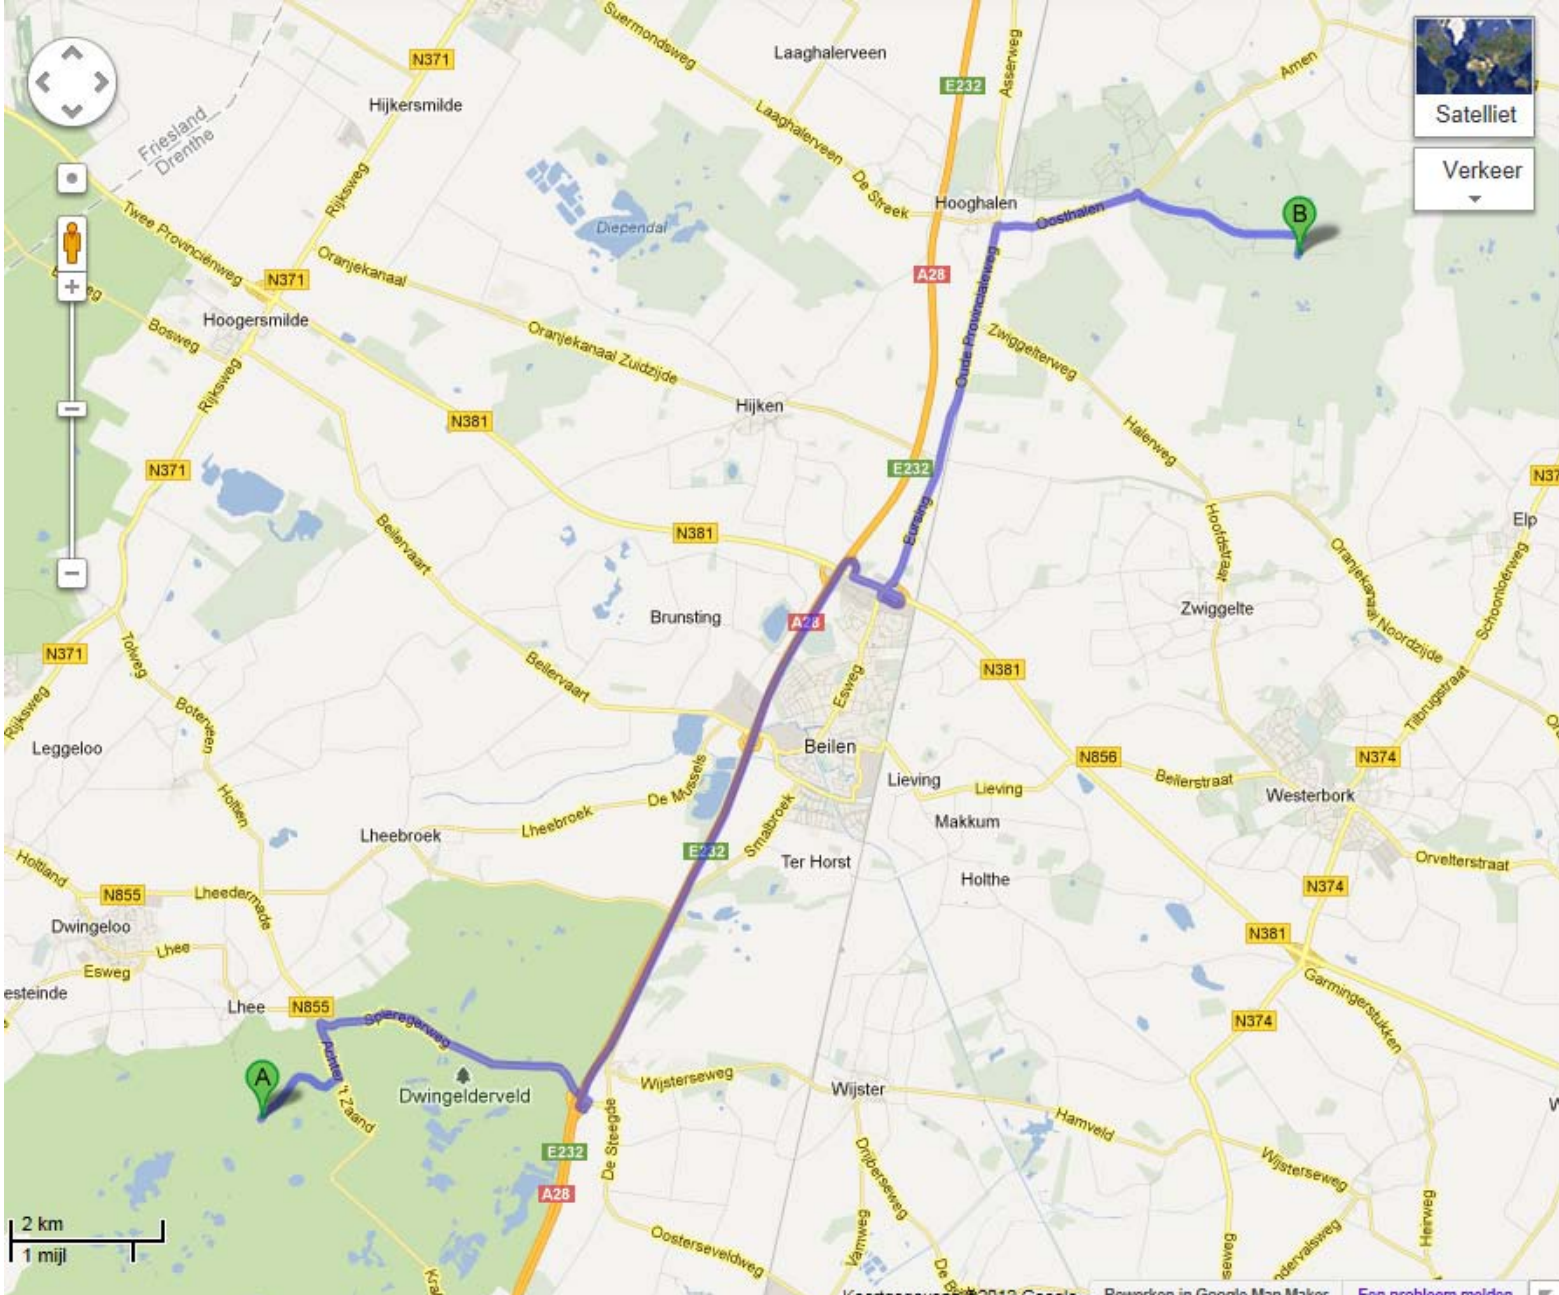

Route to the Westerbork telescope

Google maps: <http://goo.gl/maps/2qhke>

Address Westerbork telescope:

Schattenberg 1
9433 TA Zwiggelte
The Netherlands

Phone ASTRON: from abroad + 31 521 595 100, from NL: 0521 595 100.

Route from Dwingeloo to the Westerbork telescope:

- Take the N855 to the highway A28.
- Take the A28 direction Beilen.
- After about 7.5 km, take exit 31, direction Westerbork, Beilen Noord, Hooghalen (N381).
- At road junction go left direction Beilen, Hooghalen.
- At next exit take a right direction Beilen, Hijken, Hooghalen.
- At road junction go right to Hijken, Hooghalen.
- After about 6 km at the railway crossing at Hooghalen, take a right direction Amen/ Grolloo (the Observatory is already on the signs: 'Radiosterrenwacht').
- After about 2 km and the sign 'Herinneringskamp Westerbork', take the second on the right. After 50 meters take a left and follow this road. Ignore the prohibitory sign.
- After about 2.5 km and 4 traffic islands, go to the right.
- Ahead of you on the left (about 100 m.) you can see a building. You can park behind the building.

Satelliet
Verkeer

2 km
1 mijl